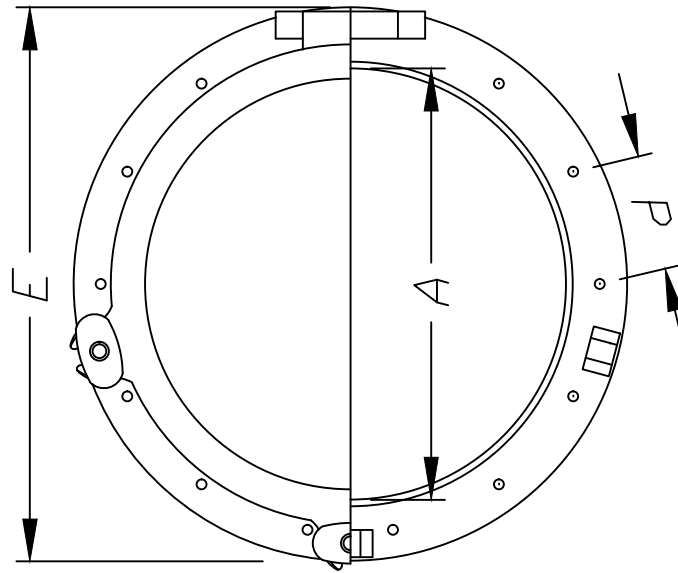

Distributed by:  
[www.deckhardware.com.au](http://www.deckhardware.com.au)  
 02 9905 9400

*STRAIGHT TYPE*