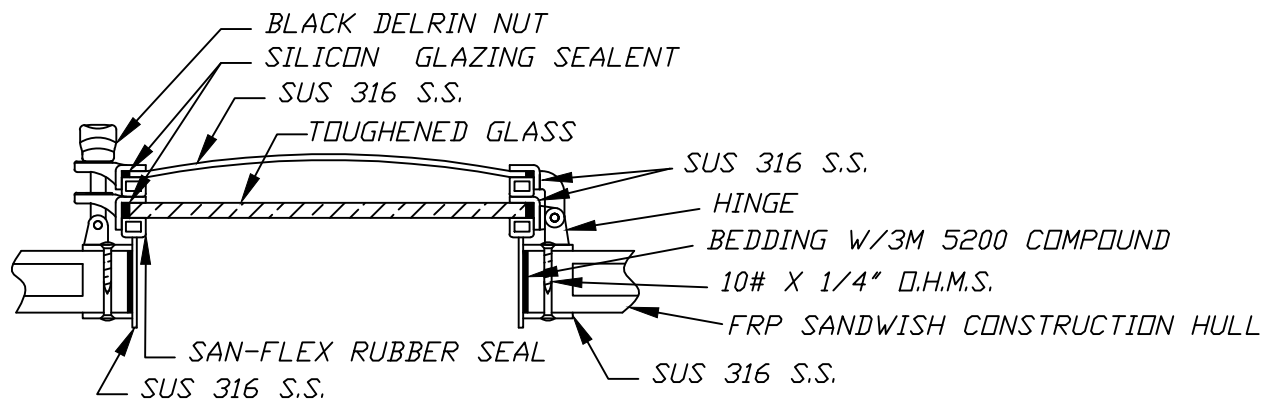

STRAIGHT TYPE

ANGLED TYPE

Distributed by:
www.deckhardware.com.au
 02 9905 9400

STRAIGHT TYPE

ANGLED TYPE