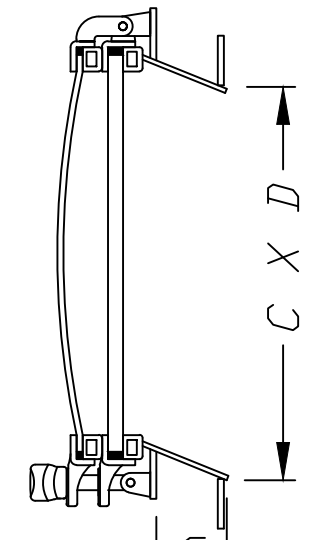

STRAIGHT TYPE

ANGLED TYPE

Distributed by:
www.deckhardware.com.au
 02 9905 9400

STRAIGHT TYPE

ANGLED TYPE