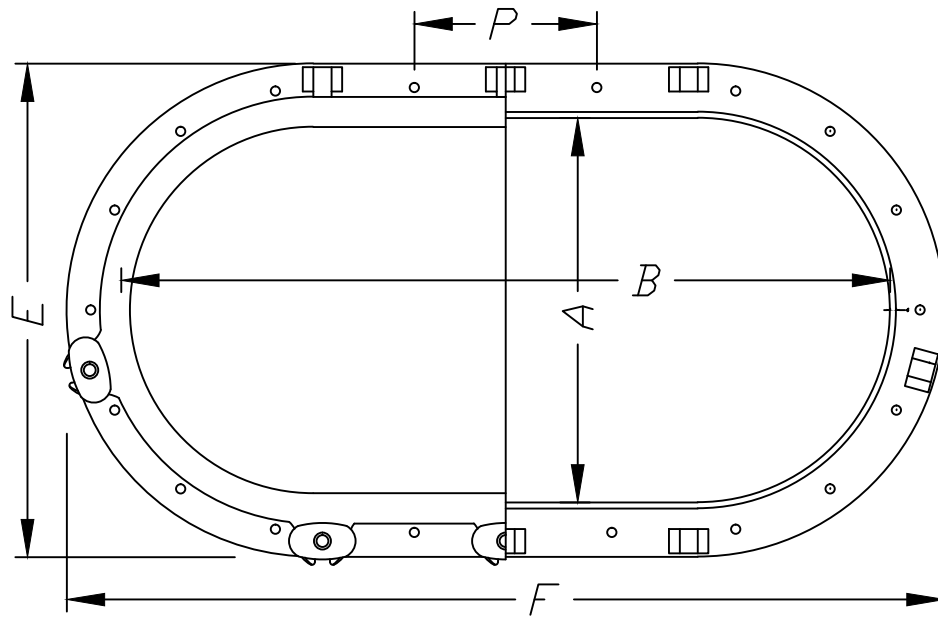

STRAIGHT TYPE

ANGLED TYPE

Distributed by:
www.deckhardware.com.au
 02 9905 9400

STRAIGHT TYPE

ANGLED TYPE