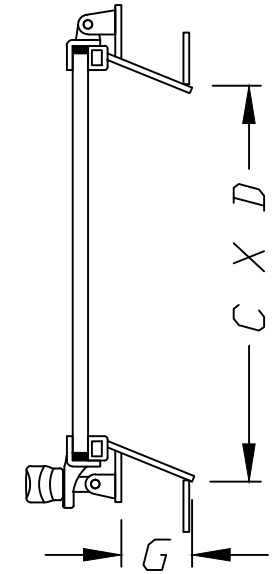

STRAIGHT TYPE

ANGLED TYPE

Distributed by:
www.deckhardware.com.au
 02 9905 9400

STRAIGHT TYPE

ANGLED TYPE