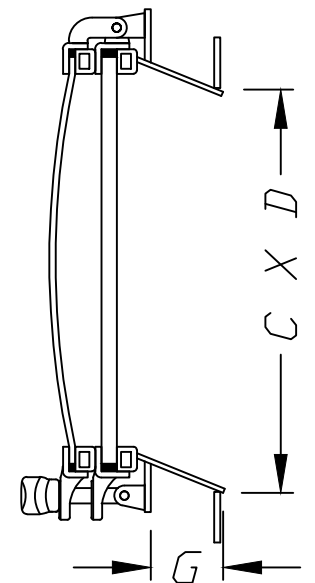

STRAIGHT TYPE

ANGLED TYPE

Distributed by:
www.deckhardware.com.au
 02 9905 9400

STRAIGHT TYPE

ANGLED TYPE