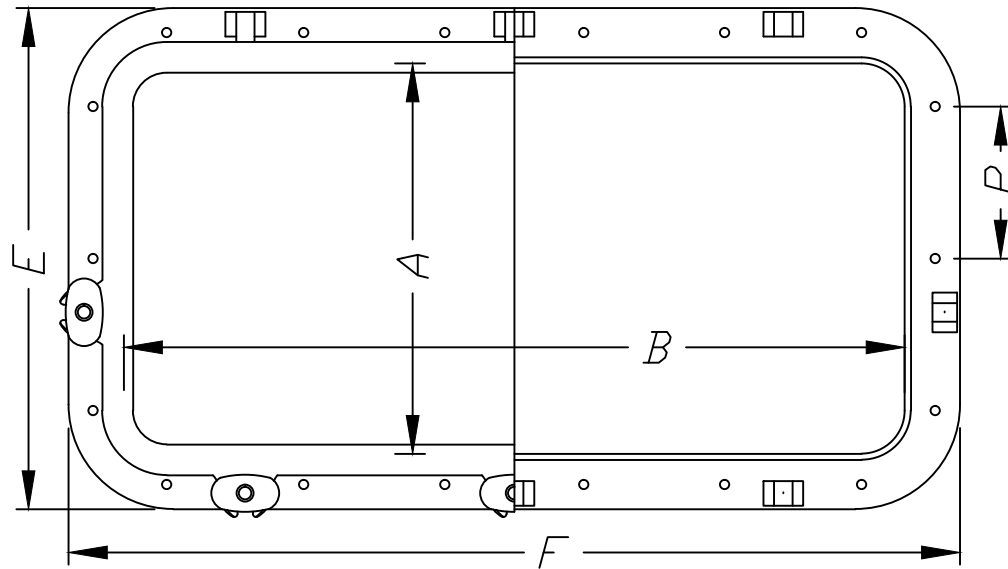

STRAIGHT TYPE

ANGLED TYPE

Distributed by:
www.deckhardware.com.au
 02 9905 9400

STRAIGHT TYPE

ANGLED TYPE