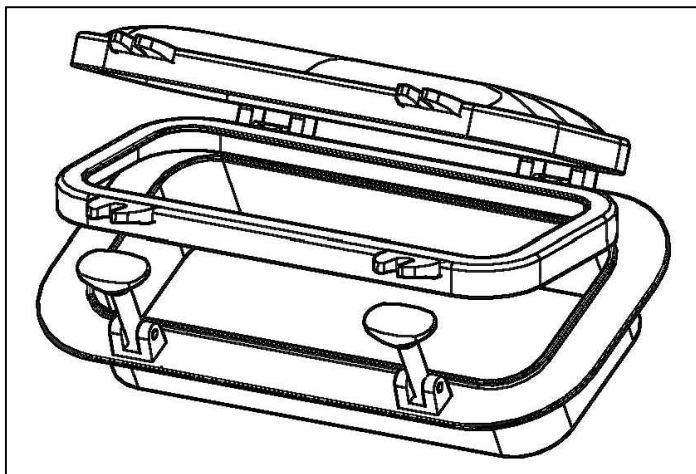

STRAIGHT TYPE

ANGLED TYPE

Distributed by:
www.deckhardware.com.au
 02 9905 9400

STRAIGHT TYPE

ANGLED TYPE