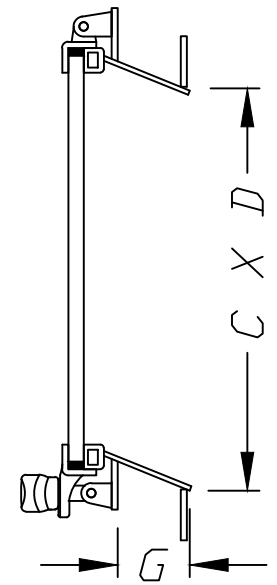

STRAIGHT TYPE

ANGLED TYPE

Distributed by:
www.deckhardware.com.au
 02 9905 9400

STRAIGHT TYPE

ANGLED TYPE