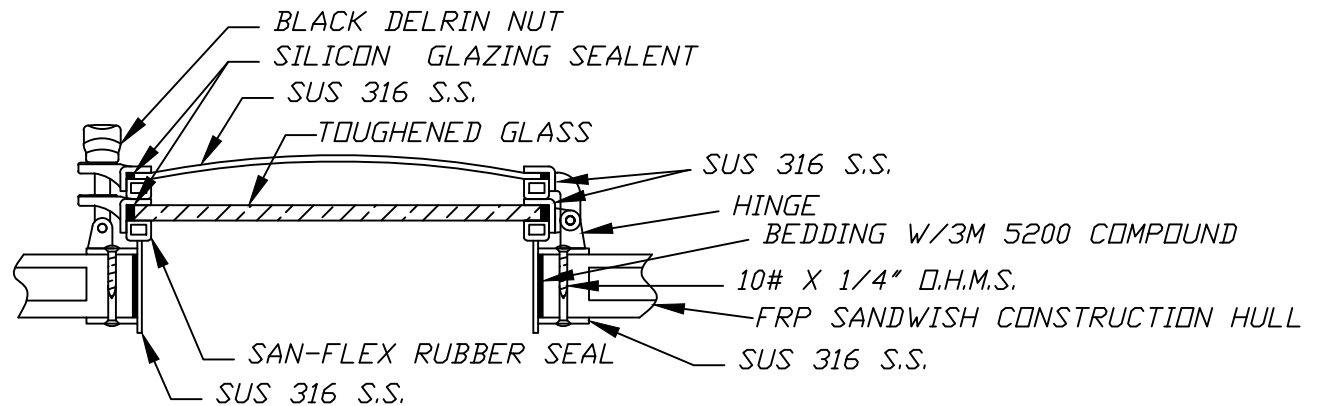

STRAIGHT TYPE

ANGLED TYPE

Distributed by:
www.deckhardware.com.au
 02 9905 9400

STRAIGHT TYPE

ANGLED TYPE