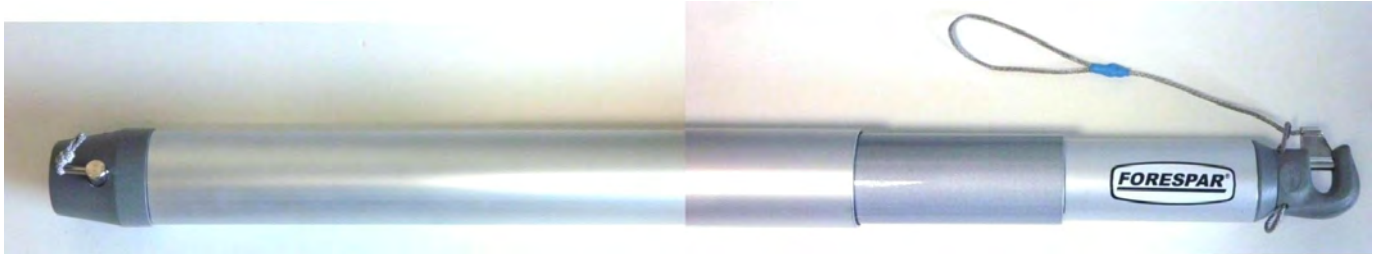

TRI REACHER WHISKER POLE

#408200 (UPC #02802619071-0)

This telescoping pole unleashes the maximum versatility of your asymmetric headsail. Sail deeper and faster in light to moderate winds (to 12 knots true) on boats 30 – 40 feet LOA. “UTS” inboard end works with Forespar’s T-125-S (#333004) mast cars or fixed mount toggle (see below).

The Tri Reacher Whisker pole collapses to just 8 feet for easy storage and telescopes to 21 feet! Weight is just 17 pounds and ships via UPS.

FIXED MAST TOGGLE OR FC-FLANGE

(FOR USE WITH THE TRI REACHER WHISKER POLE)

#333025 – TOGGLE PIN (UPC #02802619072-7)

#332025 – FC-FLANGE (UPC #02802619096-3)

A simple and sound solution for setting downwind poles without the expense of a fully adjustable track and car system. For boats to 40 feet LOA.