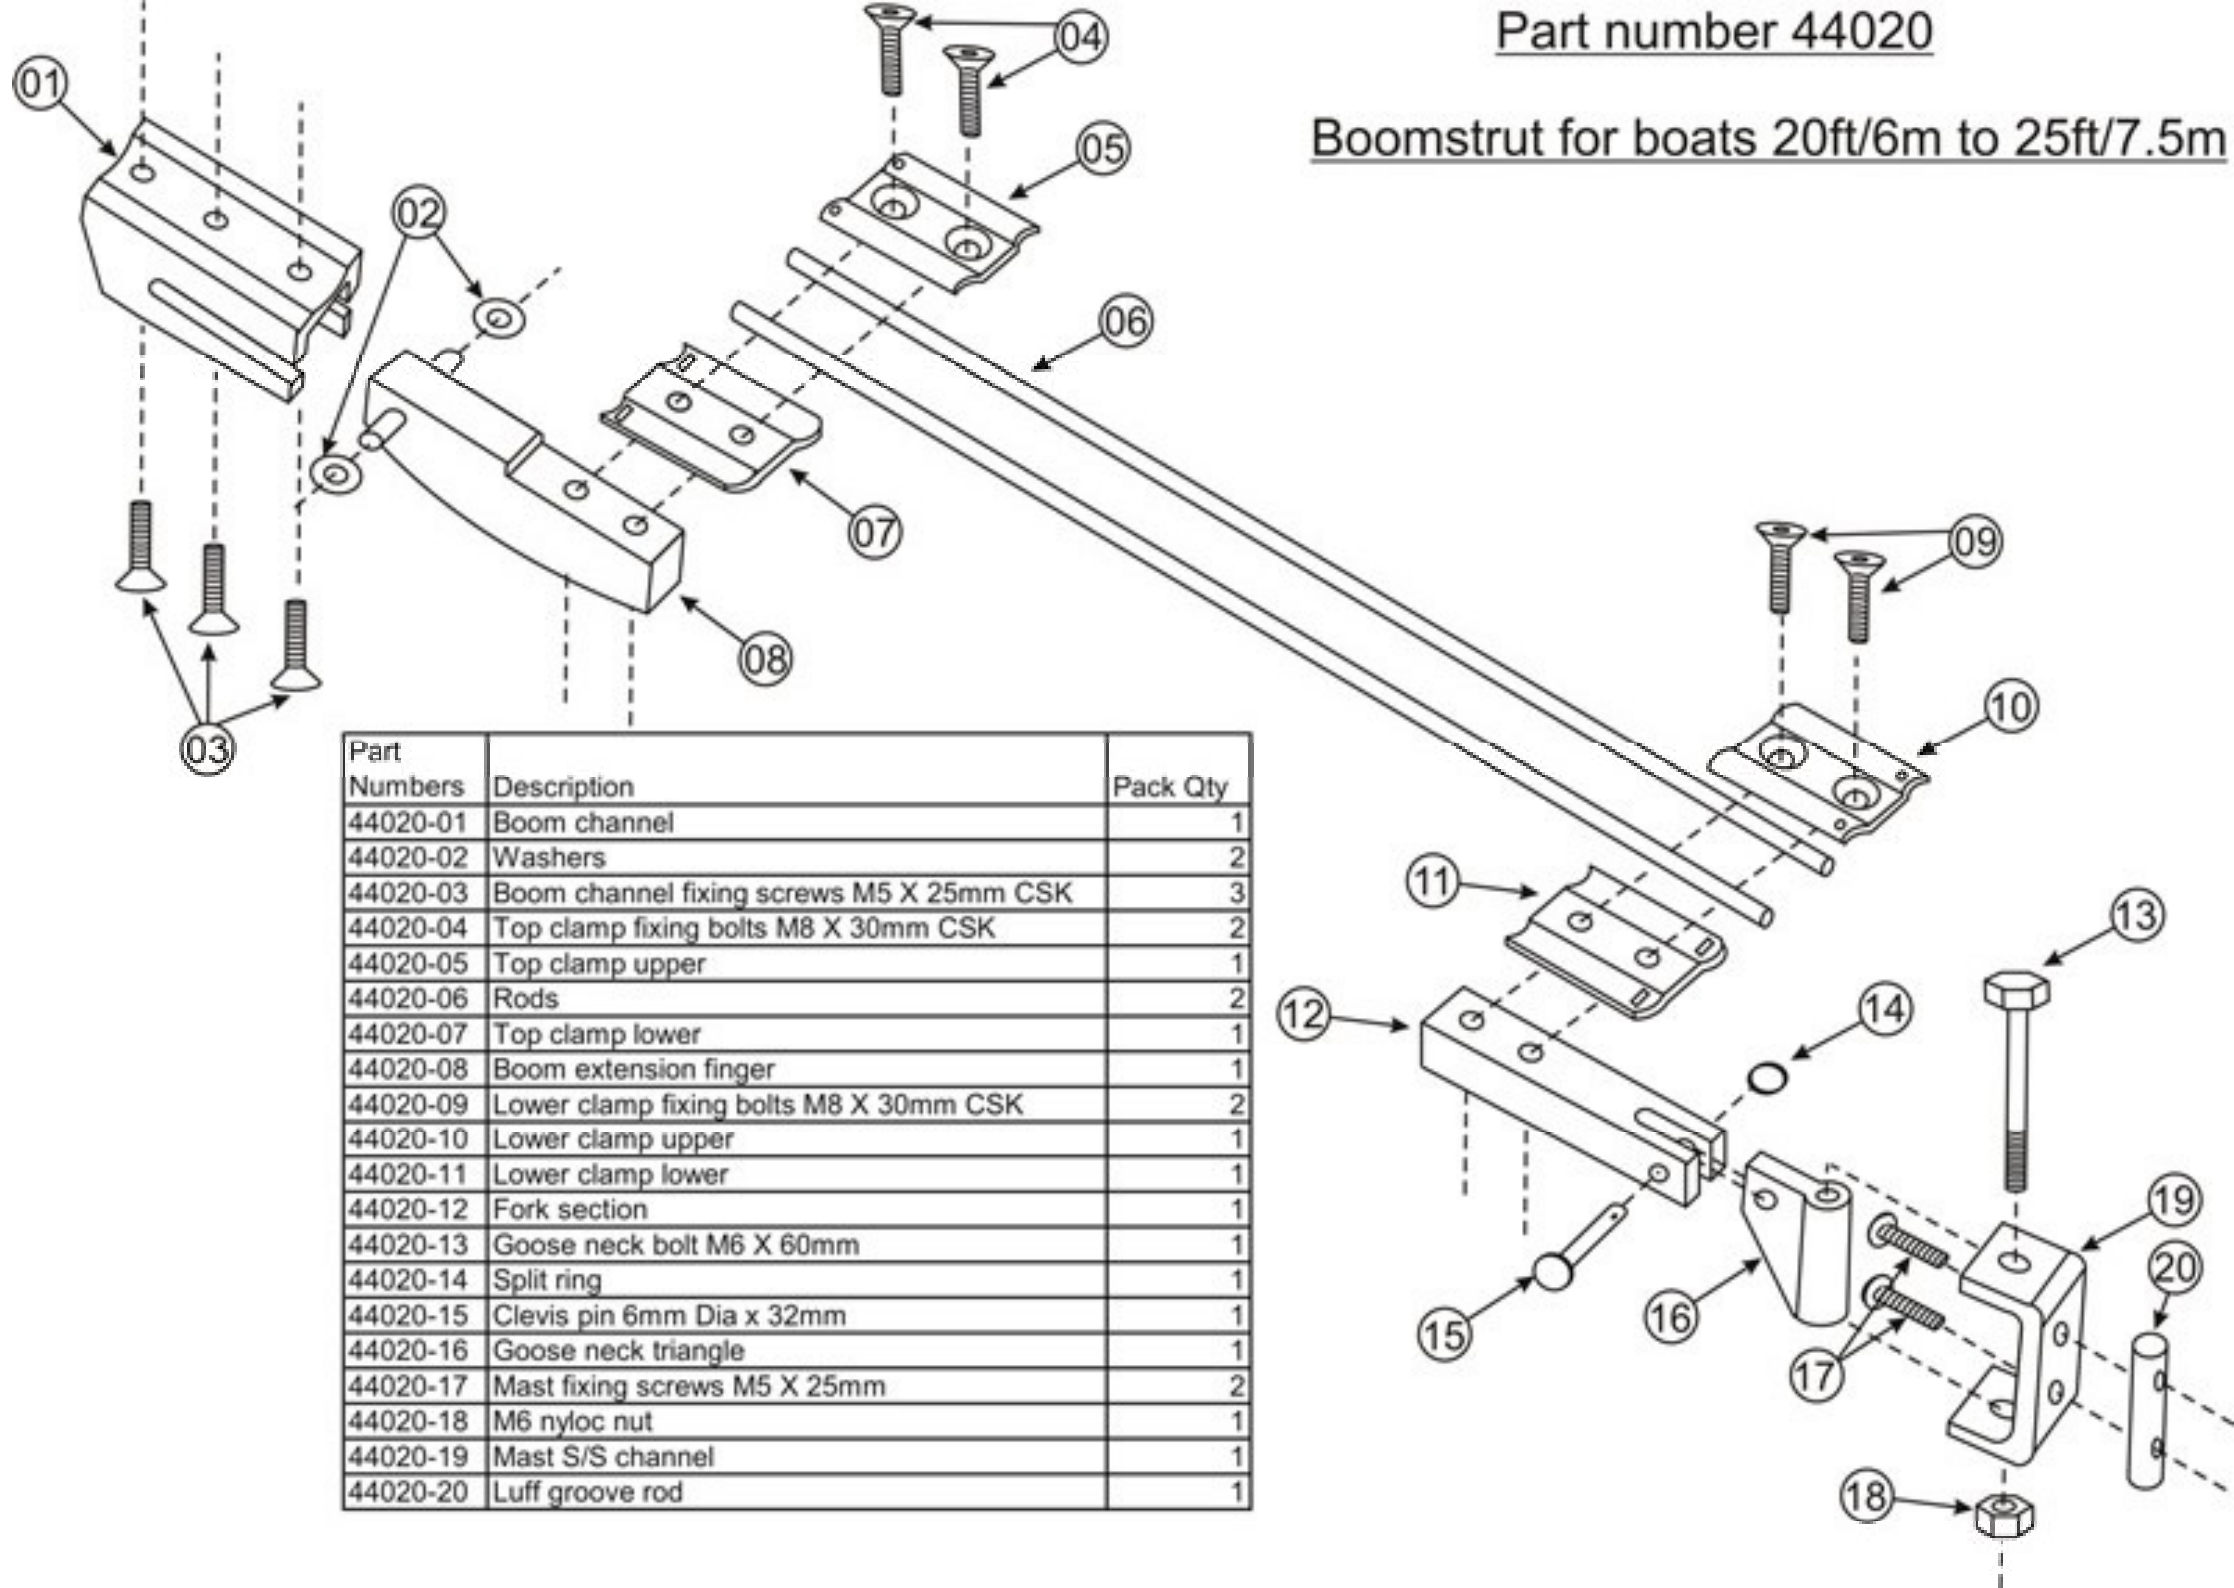

# Part number 44020

Boomstrut for boats 20ft/6m to 25ft/7.5m

Part Numbers	Description	Pack Qty
44020-01	Boom channel	1
44020-02	Washers	2
44020-03	Boom channel fixing screws M5 X 25mm CSK	3
44020-04	Top clamp fixing bolts M8 X 30mm CSK	2
44020-05	Top clamp upper	1
44020-06	Rods	2
44020-07	Top clamp lower	1
44020-08	Boom extension finger	1
44020-09	Lower clamp fixing bolts M8 X 30mm CSK	2
44020-10	Lower clamp upper	1
44020-11	Lower clamp lower	1
44020-12	Fork section	1
44020-13	Goose neck bolt M6 X 60mm	1
44020-14	Split ring	1
44020-15	Clevis pin 6mm Dia x 32mm	1
44020-16	Goose neck triangle	1
44020-17	Mast fixing screws M5 X 25mm	2
44020-18	M6 nyloc nut	1
44020-19	Mast S/S channel	1
44020-20	Luff groove rod	1