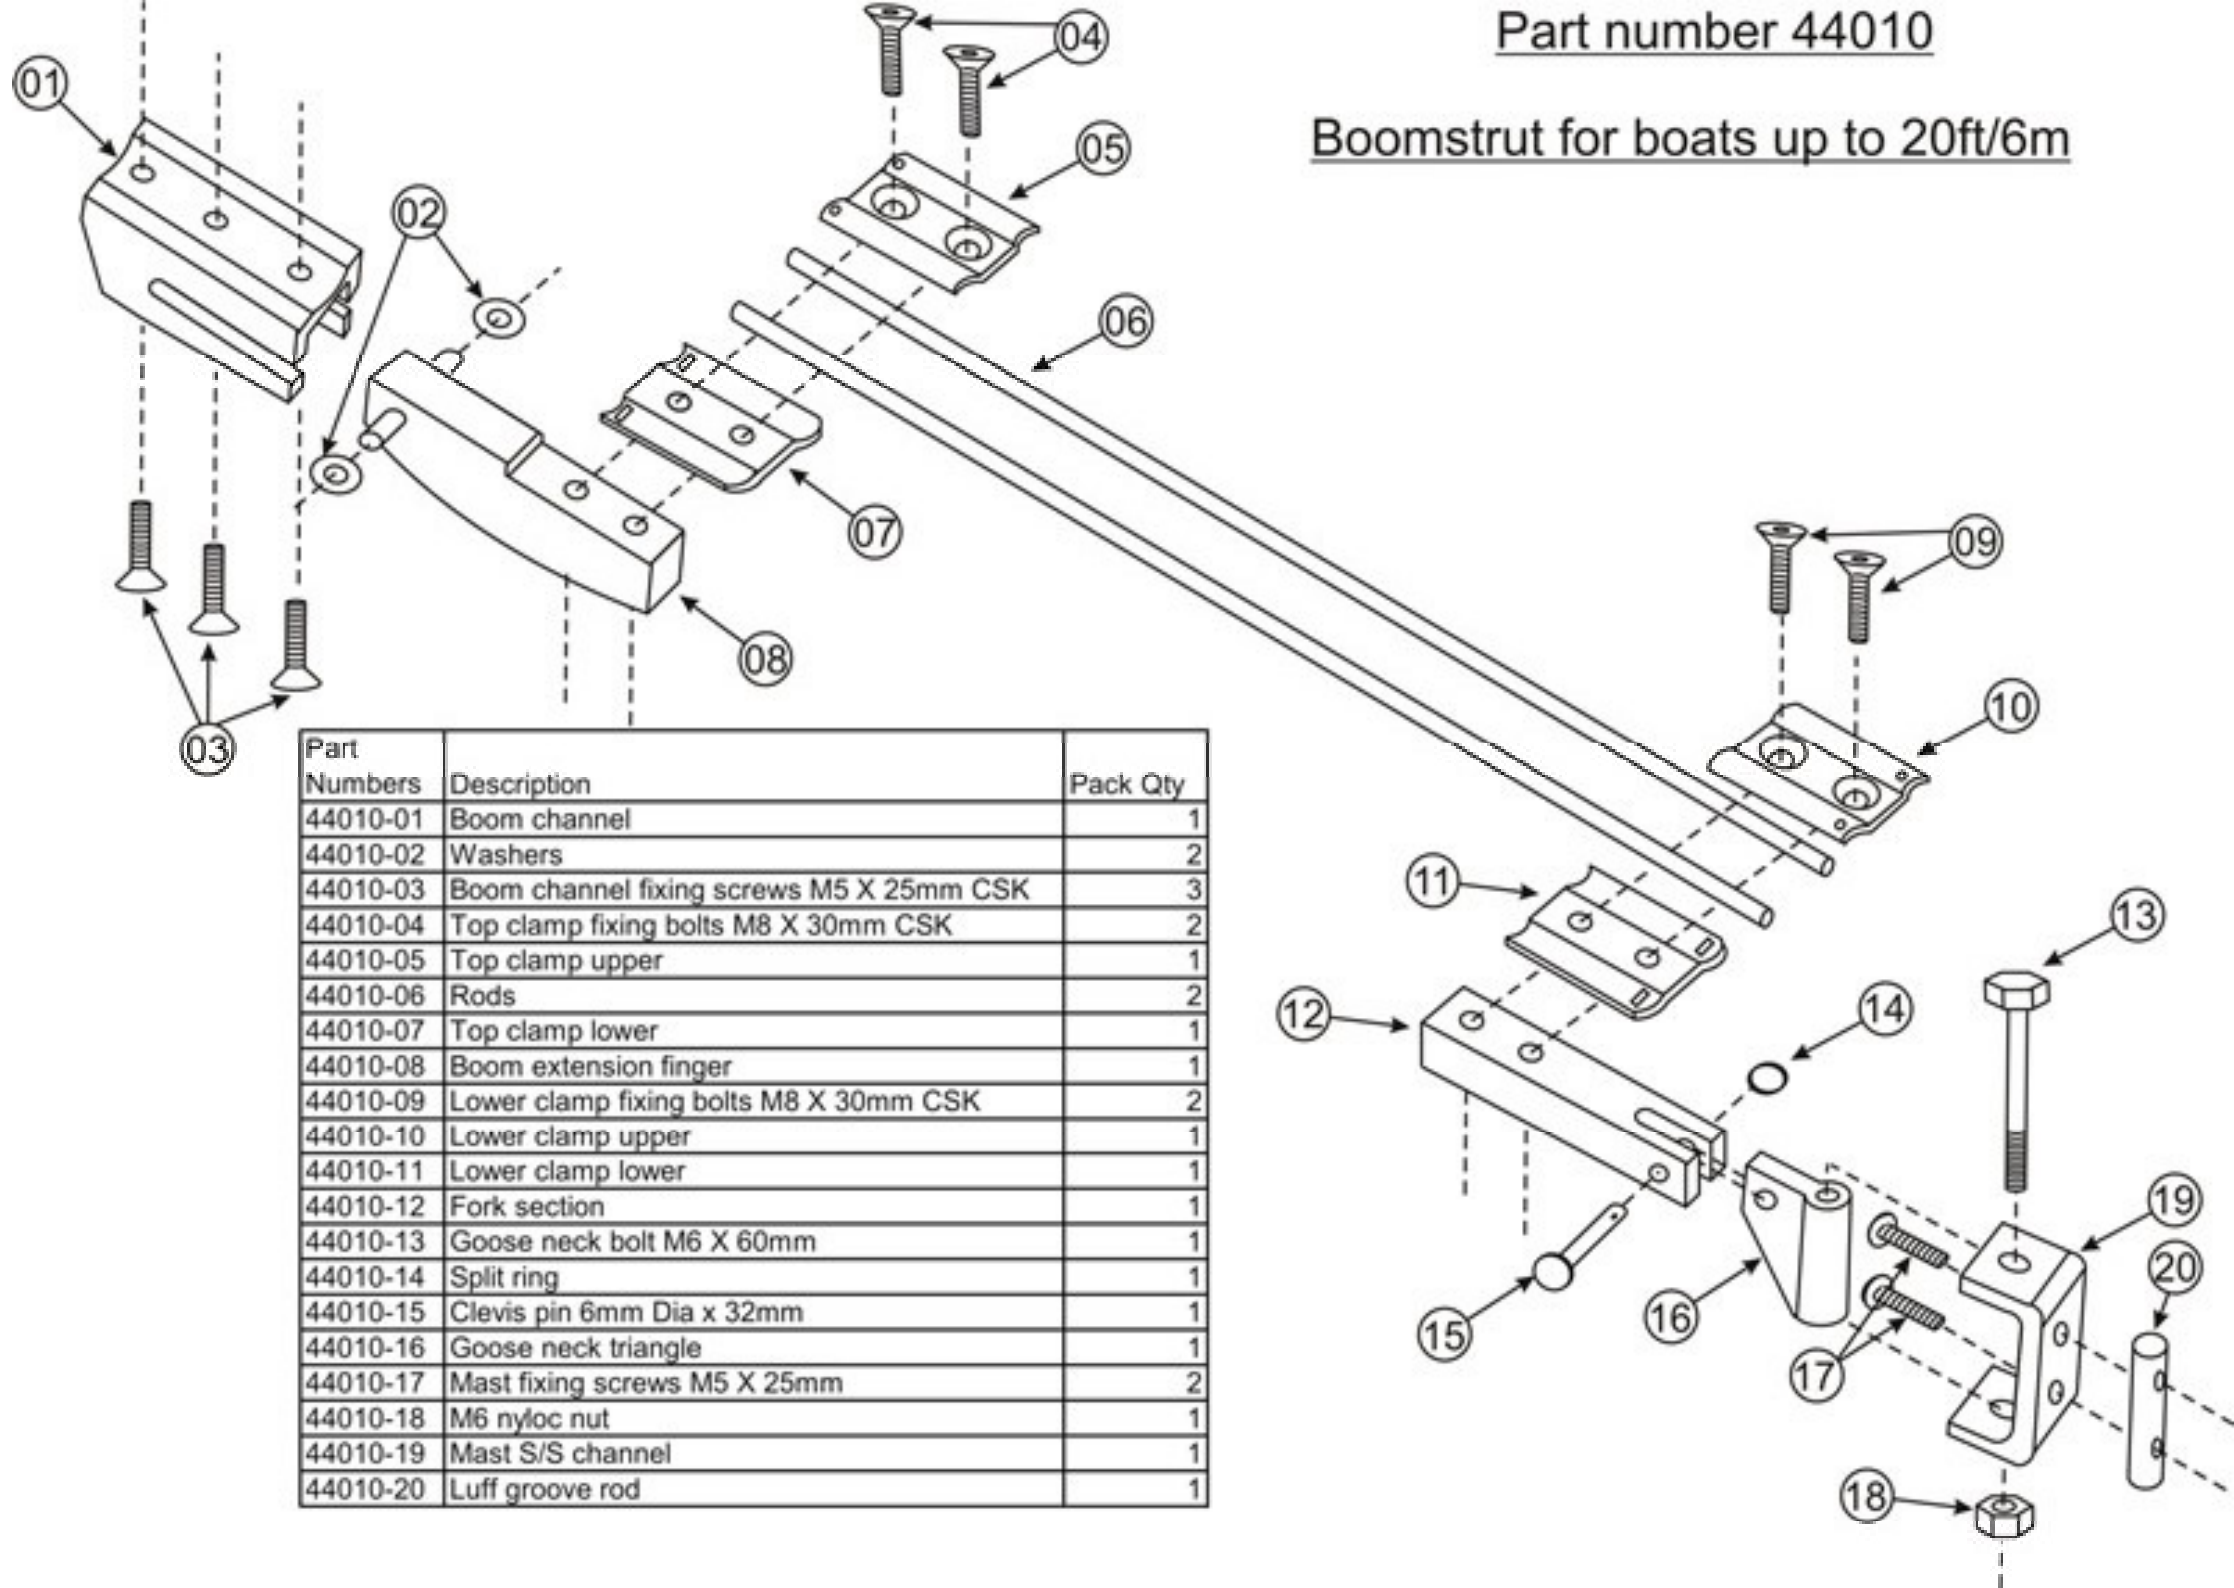

Part number 44010

Boomstrut for boats up to 20ft/6m

Part Numbers	Description	Pack Qty
44010-01	Boom channel	1
44010-02	Washers	2
44010-03	Boom channel fixing screws M5 X 25mm CSK	3
44010-04	Top clamp fixing bolts M8 X 30mm CSK	2
44010-05	Top clamp upper	1
44010-06	Rods	2
44010-07	Top clamp lower	1
44010-08	Boom extension finger	1
44010-09	Lower clamp fixing bolts M8 X 30mm CSK	2
44010-10	Lower clamp upper	1
44010-11	Lower clamp lower	1
44010-12	Fork section	1
44010-13	Goose neck bolt M6 X 60mm	1
44010-14	Split ring	1
44010-15	Clevis pin 6mm Dia x 32mm	1
44010-16	Goose neck triangle	1
44010-17	Mast fixing screws M5 X 25mm	2
44010-18	M6 nyloc nut	1
44010-19	Mast S/S channel	1
44010-20	Luff groove rod	1