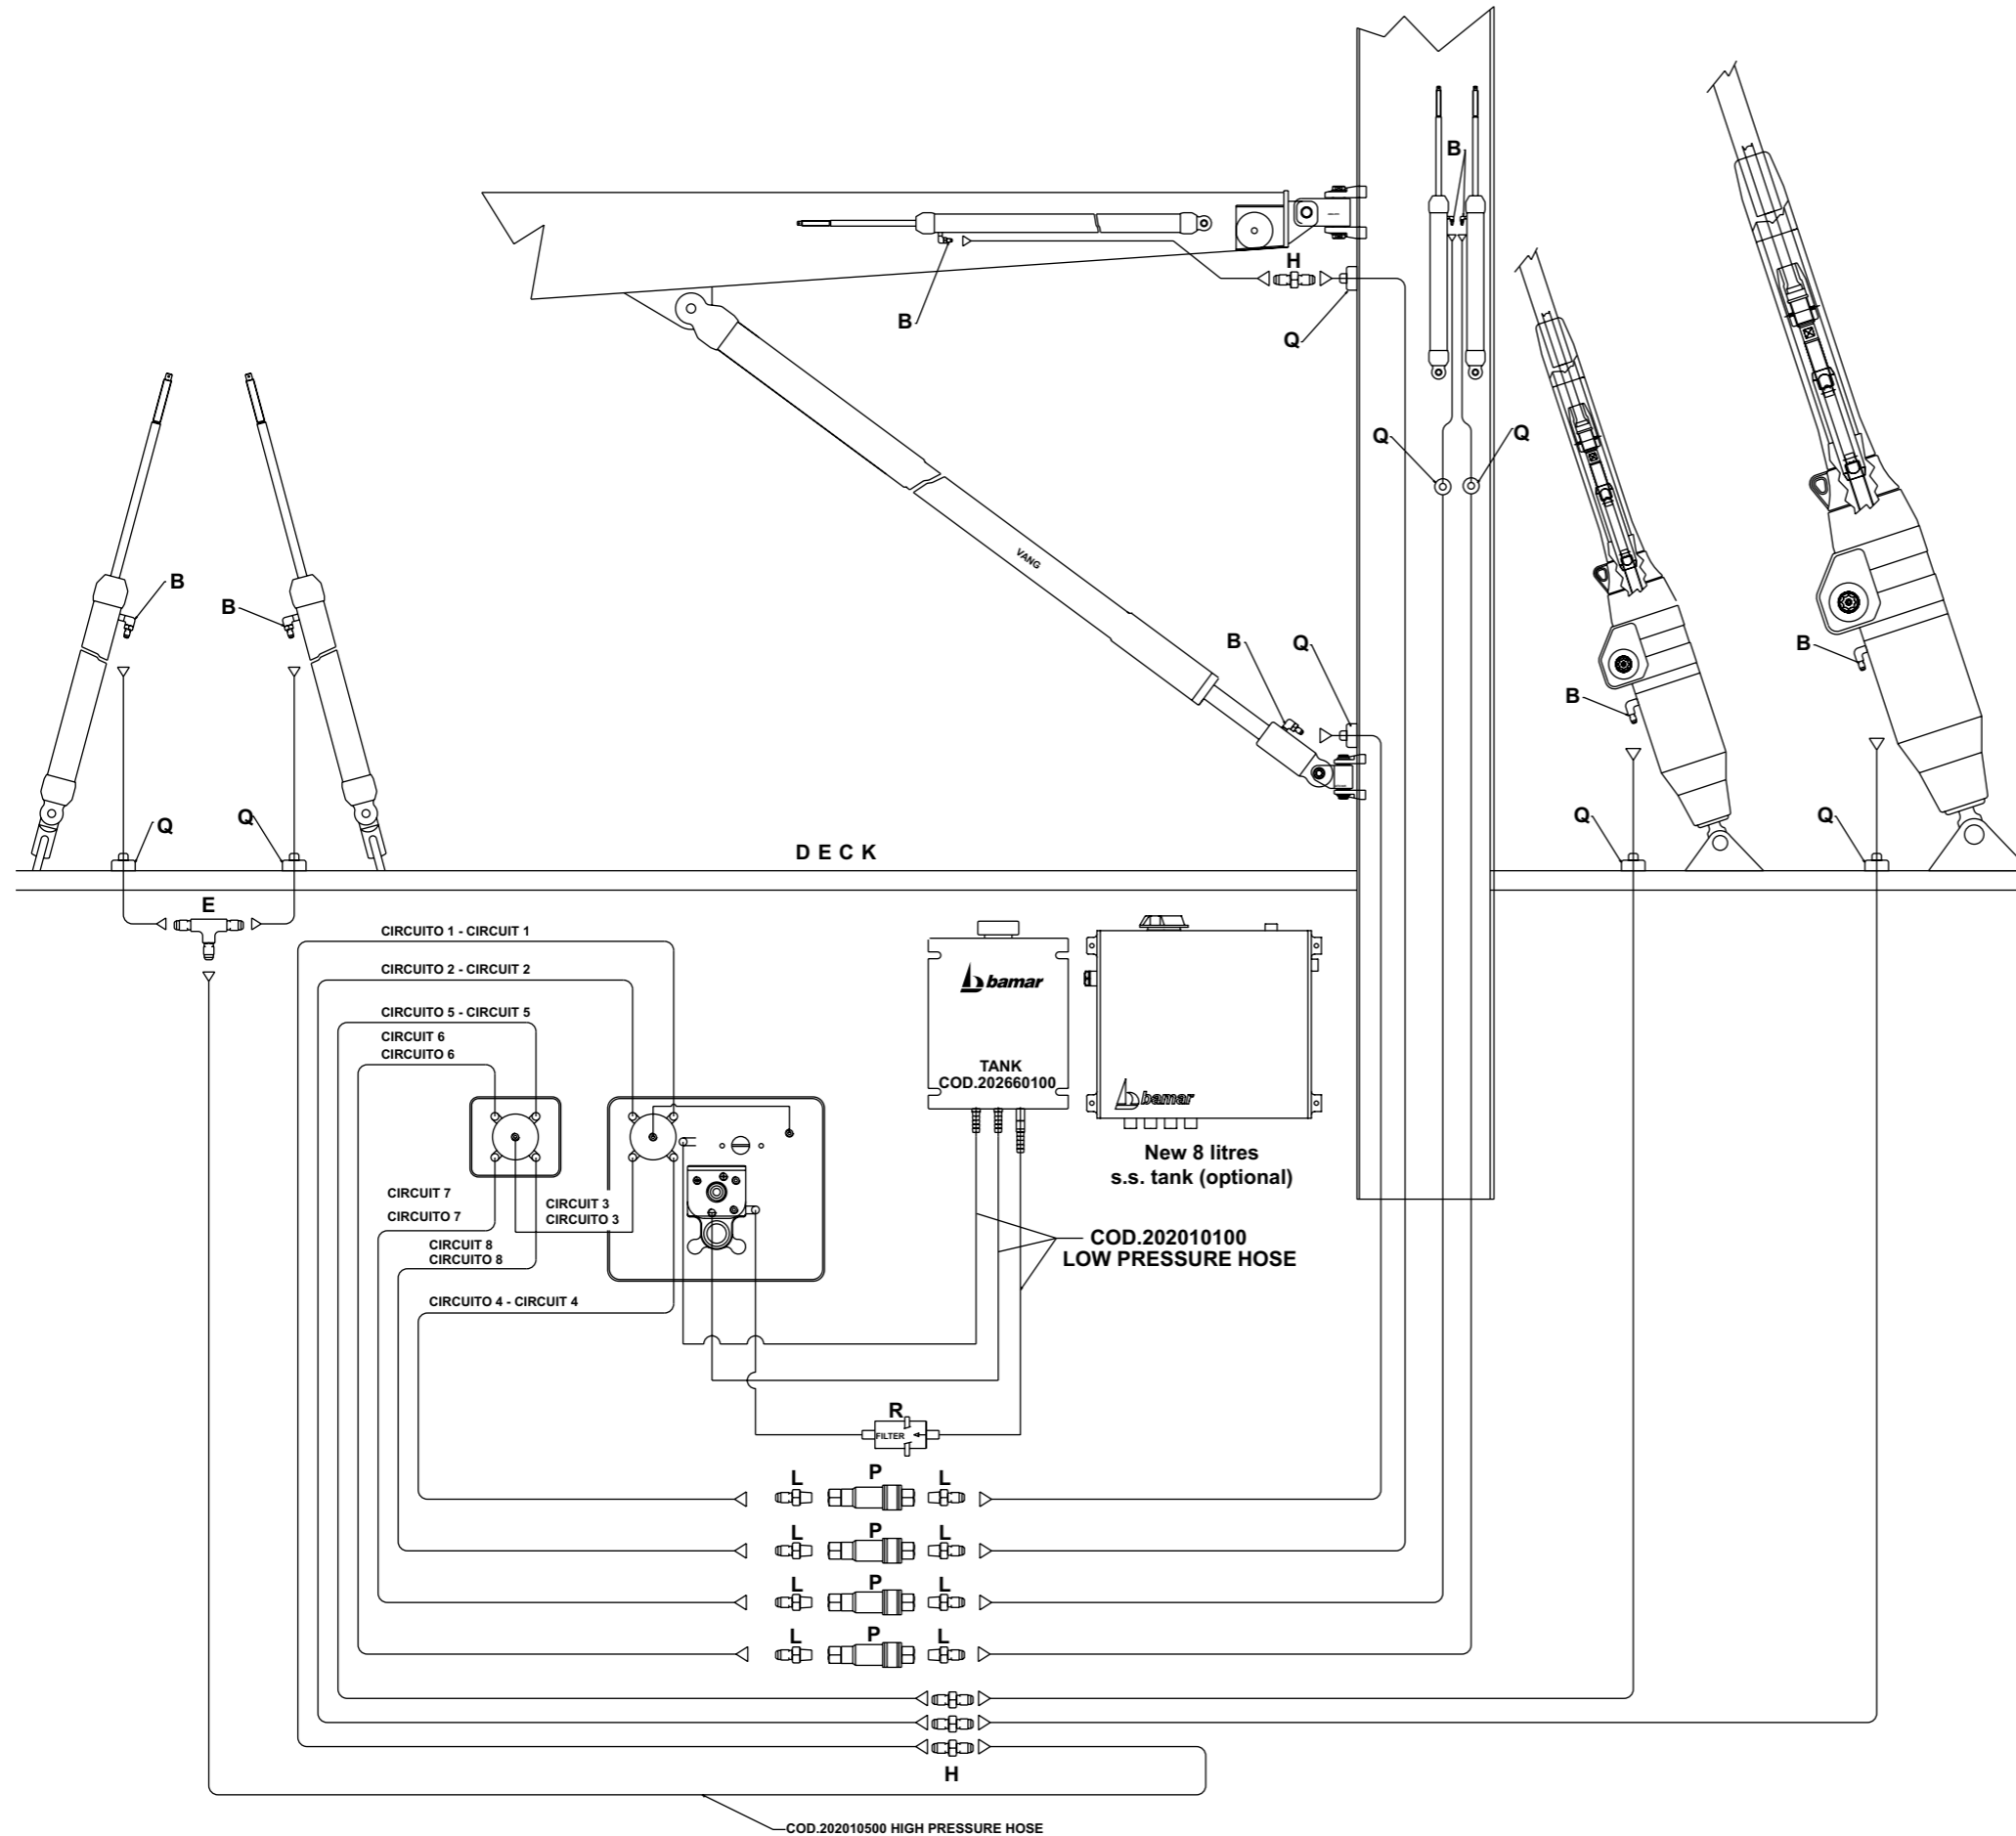

HYDRAULIC FITTINGS

REF.	CODE	DESCRIPTION		
	A	COD.202041202	F 1/8NPT	M JIC37
	B	COD.202041002	M 1/8NPT	M JIC37
	C	COD.202031006	M JIC37	M JIC37
	D	COD.202031106	M JIC37	F JIC37
	E	COD.202032006	M JIC37	M JIC37 M JIC37
	F	COD.202032106	F JIC37	M JIC37 M JIC37
	G	COD.202042202	M 1/8 NPT	M JIC37 M JIC37
	H	COD.202030106	M JIC37	M JIC37
	I	COD.202040302	M 1/8NPT	M JIC37
	L	COD.202040303	M 1/4NPT	M JIC37
	M	COD.202040202	F 1/8NPT	M JIC37
	N	COD.202090102	M 1/8NPT	M 1/8NPT
	O	COD.202033006	CUP M JIC37	
	P	COD.202135003	BAYONET JOINT 1/4 G	
	Q	COD.901040101	THROUGH DECK FITTING	
	R	COD.202650100	FILTER	