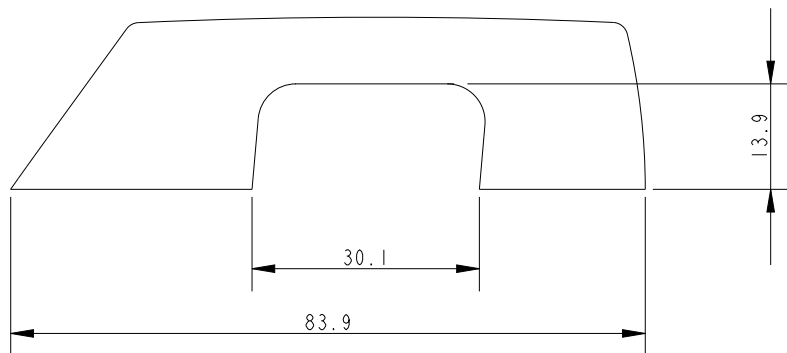

SCALE 1:1

Specification			
Inside Hole mm	Fixing Hole Size mm	Fixing Hole Centres mm	Weight g
30	5	50	29.5

DIMENSIONS FOR REFERENCE ONLY
 allenbrothers.co.uk
 +44(0)1621 772477

Title	Description
A-134-REF	Acetal Fairlead (Laser [®] Bow)