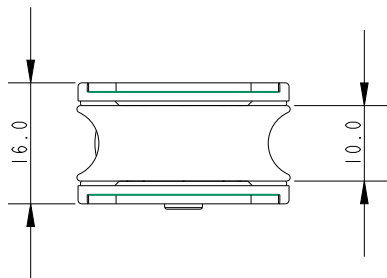

SCALE 1:1

SCALE 2:1

Specification

Length mm	Line Diameter mm	Shackle Pin mm	Breaking Load kg	MWL kg	Weight g
77	8	5	450	140	40

DIMENSIONS FOR REFERENCE ONLY
 allenbrothers.co.uk
 +44(0)1621 772477

Title	Description
A2030F-873-REF	30mm Dynamic Fork With Kicker Key