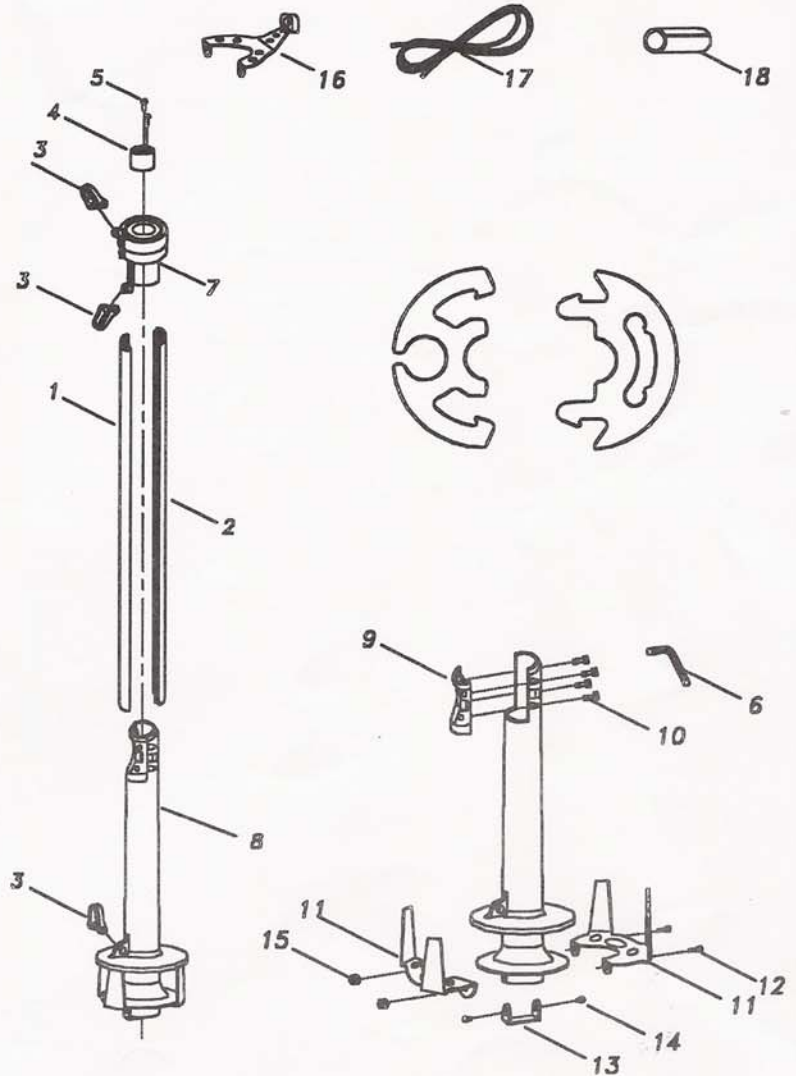

SYSTEM DIMENSIONS

CF-500 PARTS LIST

ITEM	DESCRIPTION	PART NO.	QTY.
1	AFT HEADSTAY FOIL SECTION (30')	14-066-01	1
2	FWD HEADSTAY FOIL SECTION (30')	14-066-02	1
3	7/32 BOW SHACKLE	93-01	3
4	TOP CAP	32-026	1
5	#6 X 3/4 LG PAN HD SELF TAP SCREW	22-382	2
6	5/32 ALLEN KEY	22-314	1
7	UPPER SWIVEL ASSEMBLY	53-082-A	1
8	LOWER DRUM TUBE ASSEMBLY (INCLUDES THE FOLLOWING:)	53-085-A	1
9	SAIL FEEDER/CLAMP	45-237	1
10	10-32 X 7/16 LG CAPTIVE CAP SCREW	24-055	4
11	DRUM CAGE HALF	53-086	2
12	10-24 X 1/2 LG PAN HD SCREW	22-372	2
13	LOCKING STRAP	53-088	1
14	1/4-20 X 5/16 LG PAN HD SCREW	22-384	2
15	10-24 ESNA LOCKING NUT	20-043	2
16	FAIRLEAD BRACKET (OPTIONAL)	CF-500-22	1
17	FURLING LINE (OPTIONAL)	CF-500-11	1
18	CARDBOARD TUBE (FOIL ASSY AID)	47-020	1