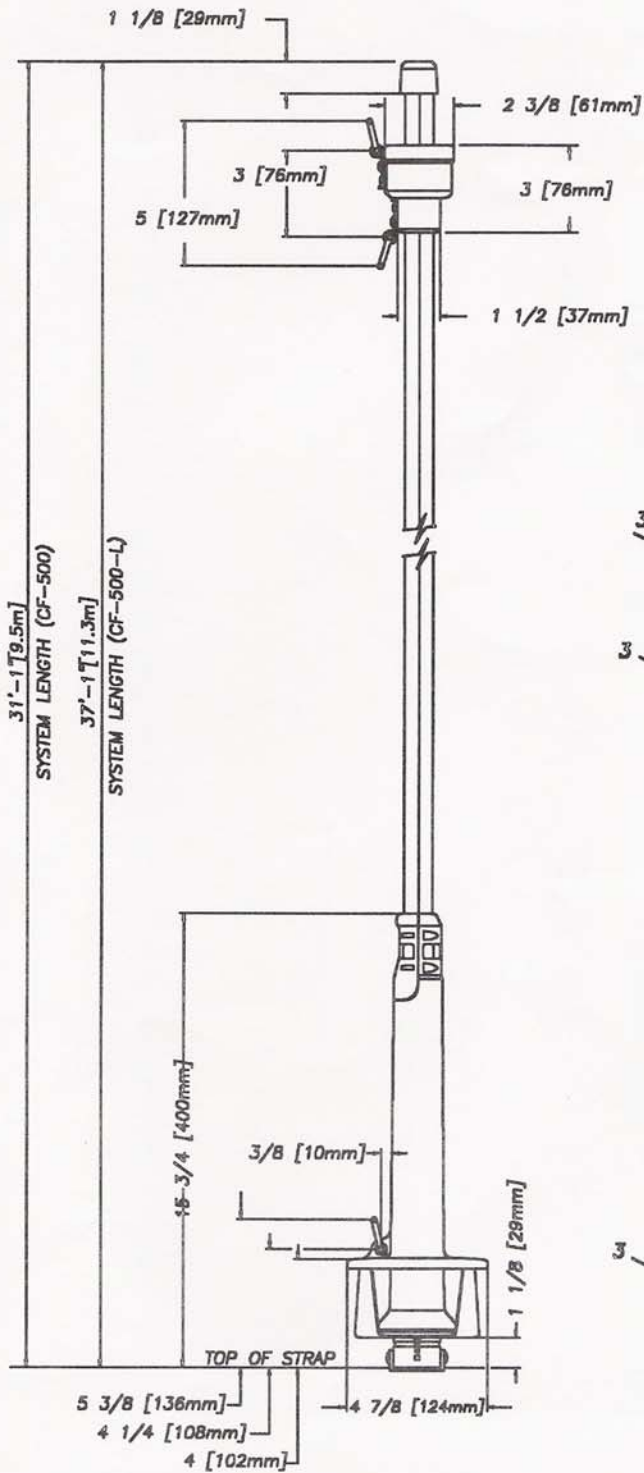

SYSTEM DIMENSIONS

CF-500 PARTS LIST

ITEM	DESCRIPTION	PART NO.	QTY.
1	AFT HEADSTAY FOIL SECTION (30')	14-066-01	1
2	FWD HEADSTAY FOIL SECTION (30')	14-066-02	1
3	7/32 BOW SHACKLE	93-01	3
4	TOP CAP	32-026	1
5	#6 X 3/4 LG PAN HD SELF TAP SCREW	22-382	2
6	5/32 ALLEN KEY	22-314	1
7	UPPER SWIVEL ASSEMBLY	53-082-A	1
8	LOWER DRUM TUBE ASSEMBLY (INCLUDES THE FOLLOWING:)	53-085-A	1
9	SAIL FEEDER/CLAMP	45-237	1
10	10-32 X 7/16 LG CAPTIVE CAP SCREW	24-055	4
11	DRUM CAGE HALF	53-086	2
12	10-24 X 1/2 LG PAN HD SCREW	22-372	2
13	LOCKING STRAP	53-088	1
14	1/4-20 X 5/16 LG PAN HD SCREW	22-384	2
15	10-24 ESNA LOCKING NUT	20-043	2
16	FAIRLEAD BRACKET (OPTIONAL)	CF-500-22	1
17	FURLING LINE (OPTIONAL)	CF-500-11	1
18	CARDBOARD TUBE (FOIL ASSY AID)	47-020	1