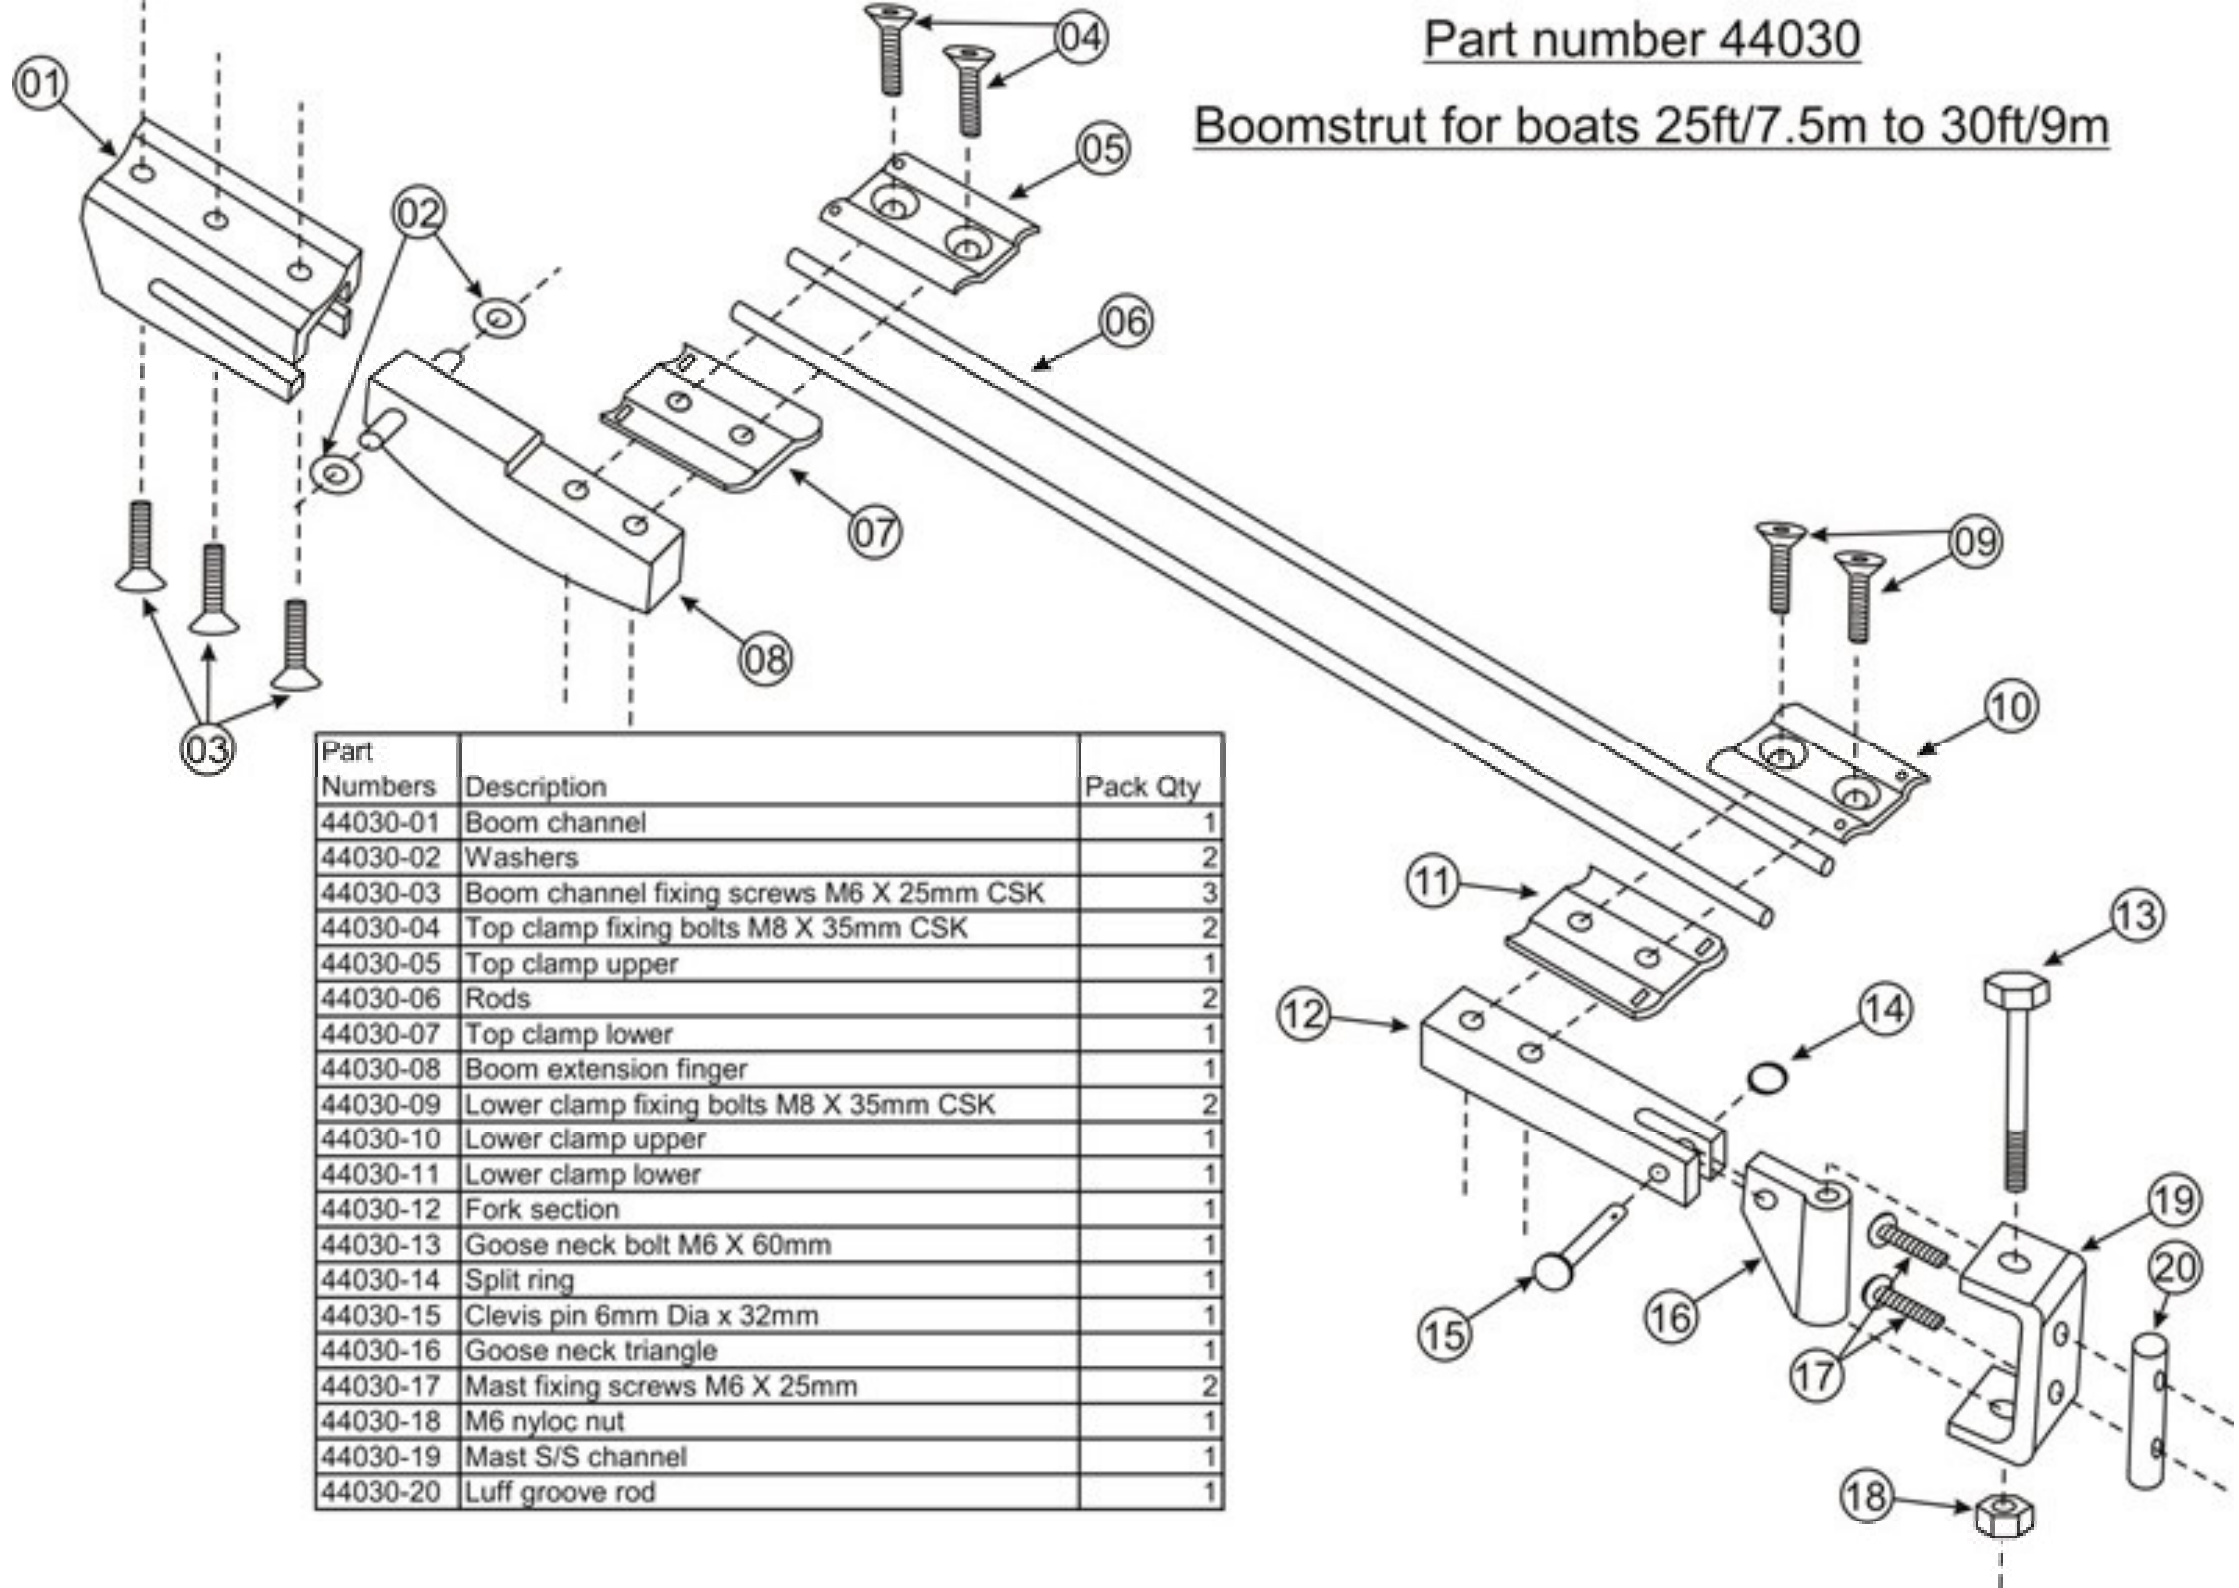

Part number 44030

Boomstrut for boats 25ft/7.5m to 30ft/9m

Part Numbers	Description	Pack Qty
44030-01	Boom channel	1
44030-02	Washers	2
44030-03	Boom channel fixing screws M6 X 25mm CSK	3
44030-04	Top clamp fixing bolts M8 X 35mm CSK	2
44030-05	Top clamp upper	1
44030-06	Rods	2
44030-07	Top clamp lower	1
44030-08	Boom extension finger	1
44030-09	Lower clamp fixing bolts M8 X 35mm CSK	2
44030-10	Lower clamp upper	1
44030-11	Lower clamp lower	1
44030-12	Fork section	1
44030-13	Goose neck bolt M6 X 60mm	1
44030-14	Split ring	1
44030-15	Clevis pin 6mm Dia x 32mm	1
44030-16	Goose neck triangle	1
44030-17	Mast fixing screws M6 X 25mm	2
44030-18	M6 nyloc nut	1
44030-19	Mast S/S channel	1
44030-20	Luff groove rod	1