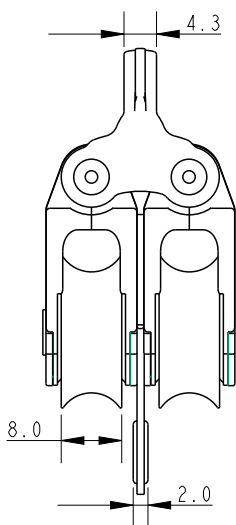

SCALE 1:1

SCALE 2:1

**DIMENSIONS FOR REFERENCE ONLY**  
 allenbrothers.co.uk  
 +44(0)1621 772477

**Specification**

Length mm	Line Diameter mm	Shackle Pin mm	Breaking Load kg	MWL kg	Weight g	Bearing Detail
59	6	-	500	225	33.5	Stainless Steel

Title	Description
<b>A2023-REF</b>	<b>Double With Becket</b>