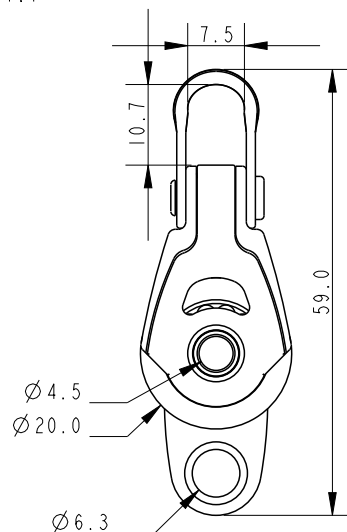

SCALE 1:1

SCALE 2:1

**DIMENSIONS FOR REFERENCE ONLY**  
 allenbrothers.co.uk  
 +44(0)1621 772477

**Specification**

Length mm	Line Diameter mm	Shackle Pin mm	Breaking Load kg	MWL kg	Weight g	Bearing Detail
59	6	-	500	225	33.5	Stainless Steel

Title	Description
<b>A2023-REF</b>	<b>Double With Becket</b>