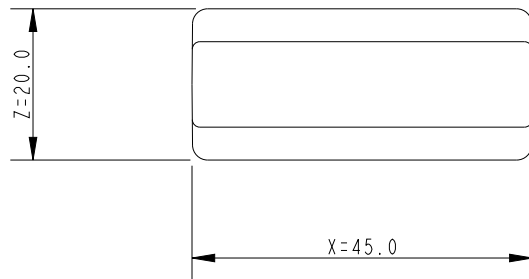

SCALE 1:1

DIMENSIONS FOR REFERENCE ONLY
 allenbrothers.co.uk
 +44(0)1621 772477

Specification					
X mm	Y mm	Z mm	Weight g	Breaking Load kg	MWL kg
45	35	20	14	500	250

Title	Description
A-758-REF	Sail Slug