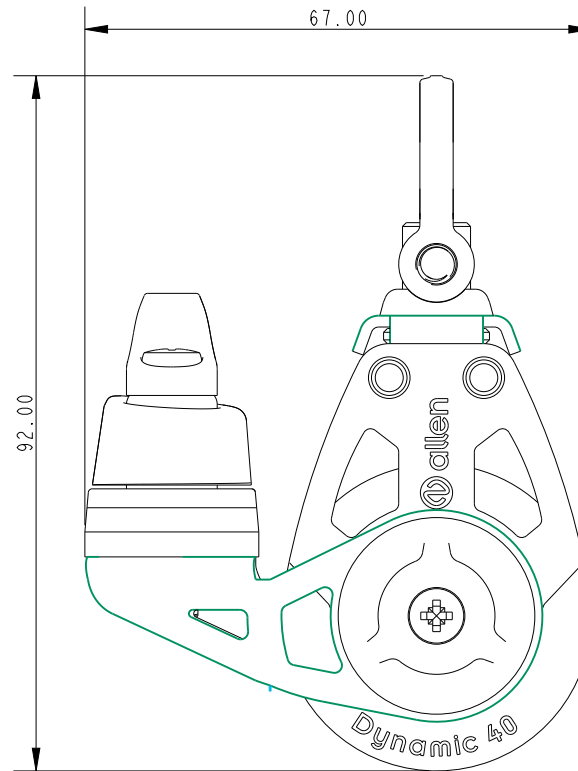

SCALE 1:1

**Specification**

Length mm	Line Diameter mm	Shackle Pin mm	Breaking Load kg	MWL kg	Weight g
92.00	10	5	1400	750	239

**DIMENSIONS FOR REFERENCE ONLY**  
 allenbrothers.co.uk  
 +44(0)1621 772477

Title	Description
<b>A20403-77-REF</b>	<b>Triple with A..77 Cleat</b>