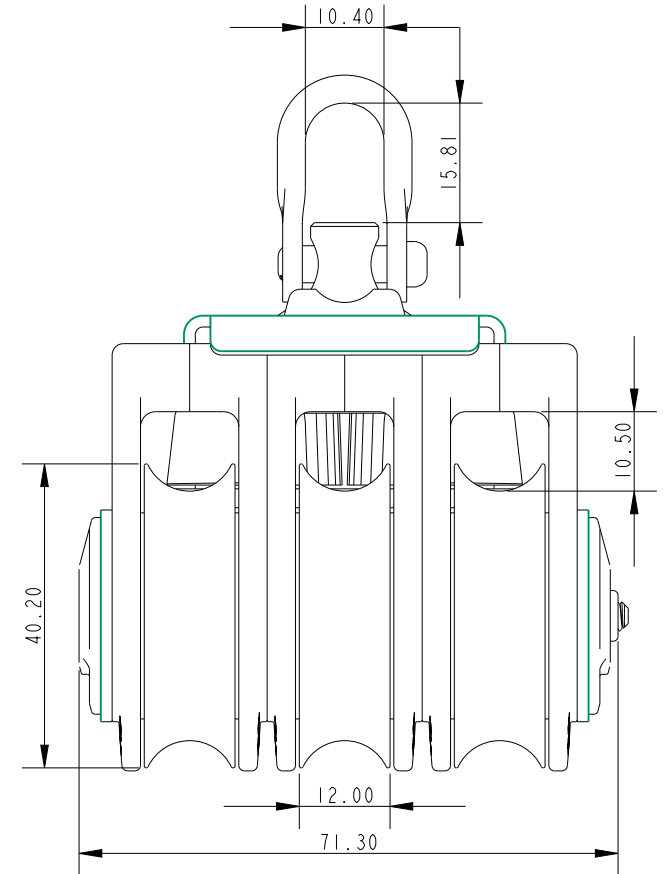

SCALE 1:1

**Specification**

Length mm	Line Diameter mm	Shackle Pin mm	Breaking Load kg	MWL kg	Weight g
92.00	10	5	1400	750	239

**DIMENSIONS FOR REFERENCE ONLY**  
 allenbrothers.co.uk  
 +44(0)1621 772477

Title	Description
<b>A20403-77-REF</b>	<b>Triple with A..77 Cleat</b>