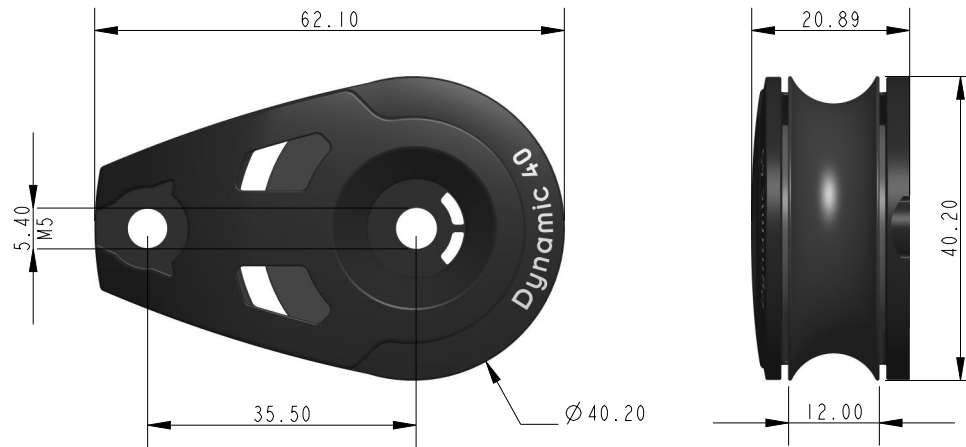

SCALE 1:1

Specification

Length mm	Line Diameter mm	Fixing Size	Fixing Pitch mm	Breaking Load kg	MWL kg	Weight g
62.10	10	M5	35.50	780	240	34

DIMENSIONS FOR REFERENCE ONLY
 allenbrothers.co.uk
 +44(0)1621 772477

Title	Description
A20401C-REF	Single Cheek