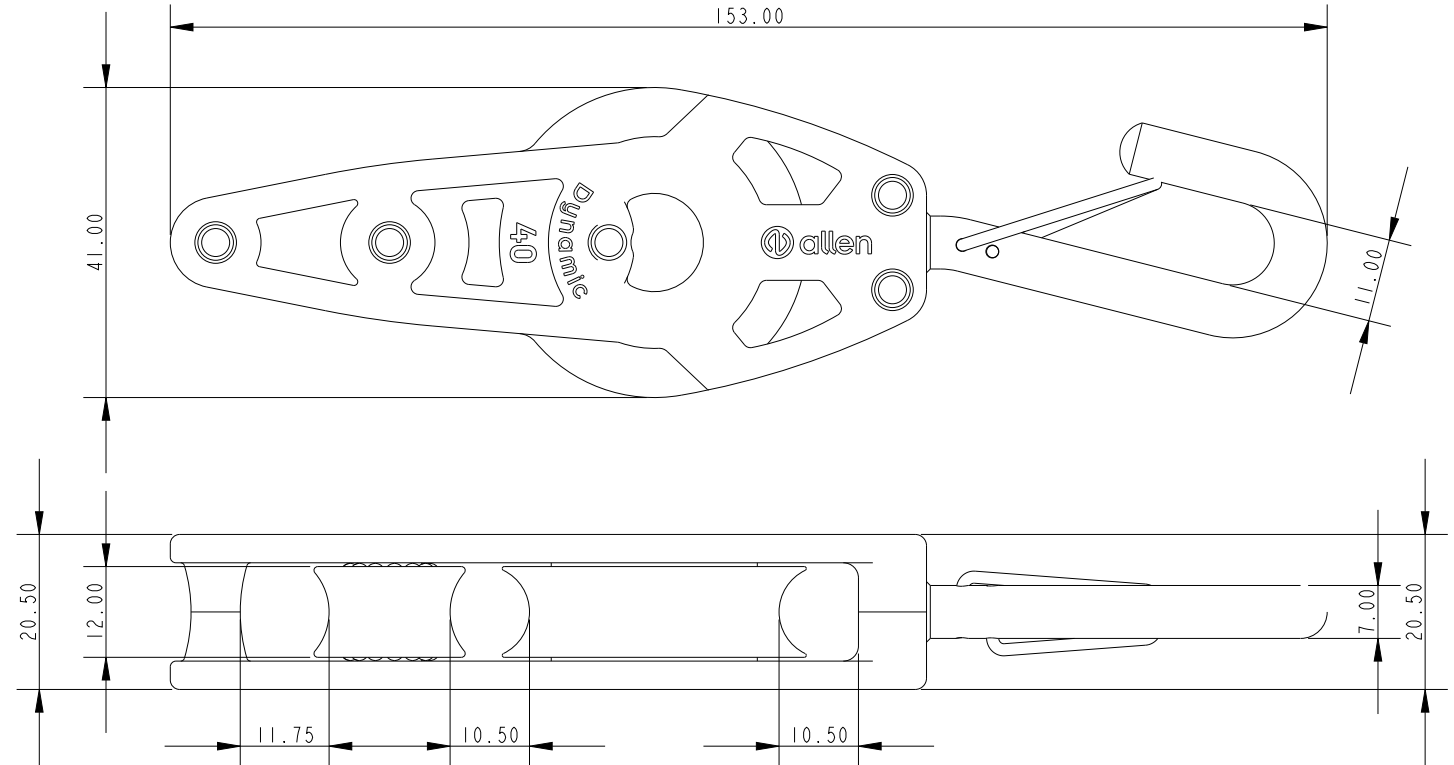

SCALE 1:1

Specification

Length mm	Line Diameter mm	Breaking Load kg	MWL kg	Weight g
153.00	10	540	240	92

DIMENSIONS FOR REFERENCE ONLY
allenbrothers.co.uk
+44(0)1621 772477

Title	Description
A20401BFH-REF	Single with Becket, Fiddle and Hook