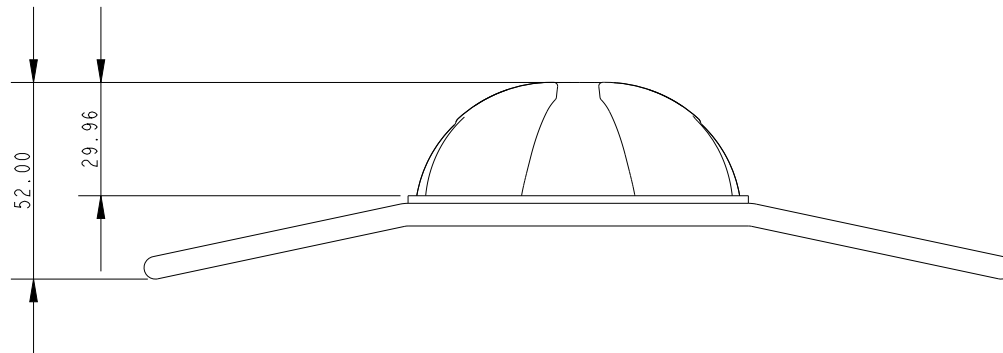

SCALE 1:2

SCALE 1:2

Specification		
Maximum Rope Diameter mm	Webbing Size mm	Weight g
6	40	345

**DIMENSIONS FOR REFERENCE ONLY**  
 allenbrothers.co.uk  
 +44(0)1621 772477

Title	Description
<b>A4043W-40-REF</b>	<b>Wide Keyball Buckle</b>