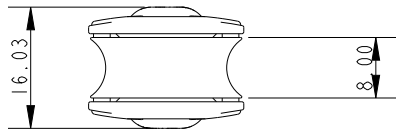

SCALE 2:1

Specification				
Length mm	Max Line Diameter mm	Breaking Load kg	MWL kg	Weight g
29	6	540	115	8

DIMENSIONS FOR REFERENCE ONLY
allenbrothers.co.uk
+44(0)1621 772477

Title	Description
A2020TI3-REF	Single Tii-On