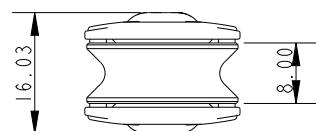

SCALE 2:1

Specification

Length mm	Line Diameter mm	Breaking Load kg	MWL kg	Weight g
29	6	540	250	14

DIMENSIONS FOR REFERENCE ONLY
 allenbrothers.co.uk
 +44(0)1621 772477

Title	Description
A2020TI3HL-REF	Single Tii-On HL