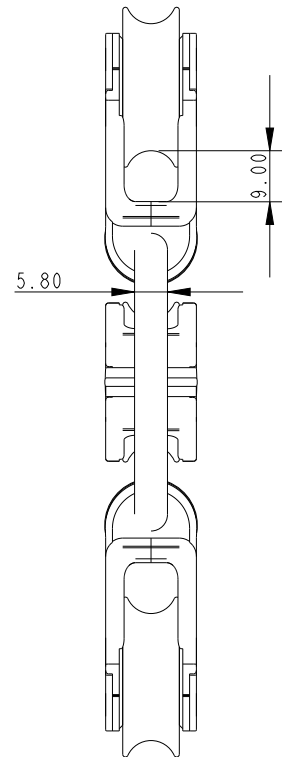

SCALE 3:4

SCALE 3:4

**Specification**

Max Line Diameter mm	Inside Ring Dia. mm	Breaking Load kg	MWL kg	Weight g
8	41	750	140	108.5

**DIMENSIONS FOR REFERENCE ONLY**  
 allenbrothers.co.uk  
 +44(0)1621 772477

Title	Description
<b>A2030R3-REF</b>	<b>3 x A2030 on Ring</b>