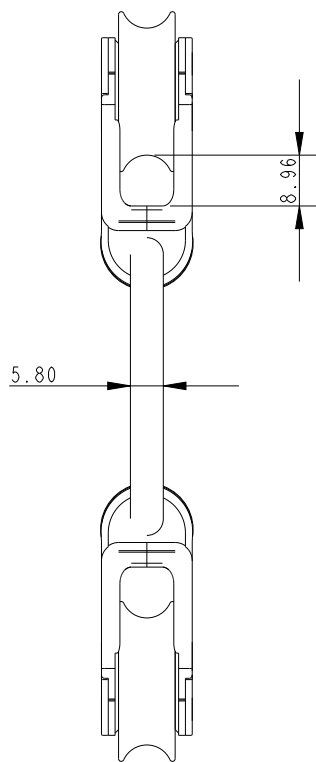

SCALE 3:4

SCALE 3:4

Specification				
Max Line Diameter mm	Inside Ring Dia mm	Breaking Load kg	MWL kg	Weight g
8	41	750	140	82.5

**DIMENSIONS FOR REFERENCE ONLY**  
 allenbrothers.co.uk  
 +44(0)1621 772477

Title	Description
<b>A2030R2-REF</b>	<b>2 x A2030 on Ring</b>