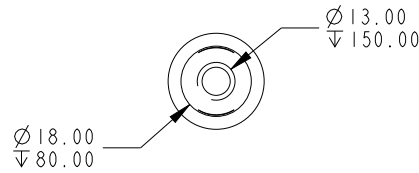

SCALE 1:2

**DIMENSIONS FOR REFERENCE ONLY**  
 allenbrothers.co.uk  
 +44(0)1621 772477

**Specification**

A mm	B mm	C mm	D mm	E mm	F mm	G mm	Weight Kg
762	25.4	357	749.5	25	-	4.8	0.46

Title	Description
AY7165C-REF	Tapered Stanchion