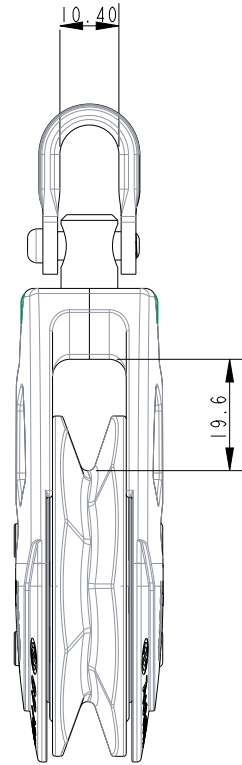

SCALE 3:4

SCALE 3:4

**Specification**

Sheave Dia. mm	Length mm	Line Diameter mm	Shackle Pin mm	Breaking Load kg	Trigger Load kg	MWL kg	Weight g	Bearing Detail
60	110	12	5	1000	10	275	139	Delrin

**DIMENSIONS FOR REFERENCE ONLY**  
 allenbrothers.co.uk  
 +44(0)1621 772477

Title	Description
<b>A2360WAVE-REF</b>	<b>X2 Wave AutoRatchet</b>