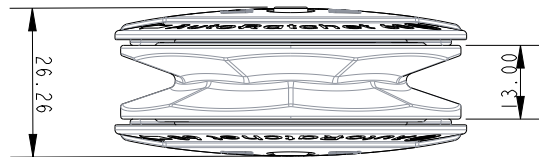

SCALE 3:4

SCALE 3:4

**Specification**

Sheave Dia. mm	Length mm	Line Diameter mm	Shackle Pin mm	Breaking Load kg	Trigger Load kg	MWL kg	Weight g	Bearing Detail
60	110	12	5	1000	10	275	139	Delrin

**DIMENSIONS FOR REFERENCE ONLY**  
 allenbrothers.co.uk  
 +44(0)1621 772477