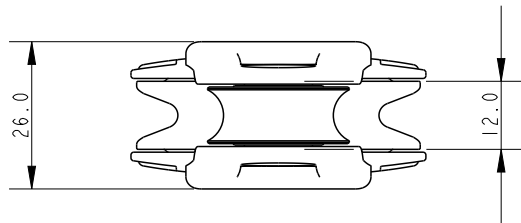

SCALE 3:4

SCALE 3:4

**Specification**

Sheave Dia. mm	Length mm	Line Diameter mm	Shackle Pin mm	Breaking Load kg	MWL kg	Weight g	Bearing Detail
50	92	10	4	700	200	80	Delrin

**DIMENSIONS FOR REFERENCE ONLY**  
 allenbrothers.co.uk  
 +44(0)1621 772477

Title	Description
<b>A2150FIDDLE-REF</b>	Pro-Ratchet 50 With Cheek Adaptor