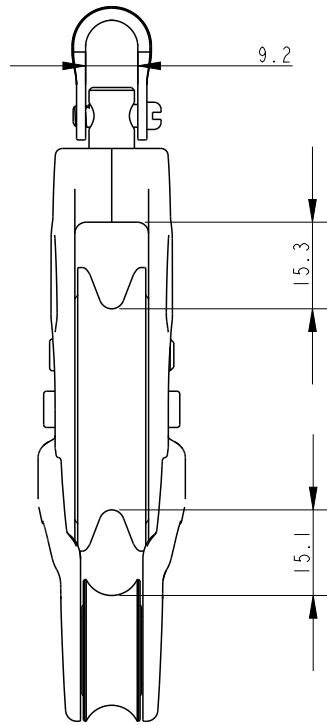

SCALE 3:4

SCALE 3:4

**Specification**

Sheave Dia. mm	Length mm	Line Diameter mm	Shackle Pin mm	Breaking Load kg	MWL kg	Weight g	Bearing Detail
50	92	10	4	700	200	80	Delrin

**DIMENSIONS FOR REFERENCE ONLY**  
 allenbrothers.co.uk  
 +44(0)1621 772477

Title	Description
<b>A2150FIDDLE-REF</b>	Pro-Ratchet 50 With Cheek Adaptor