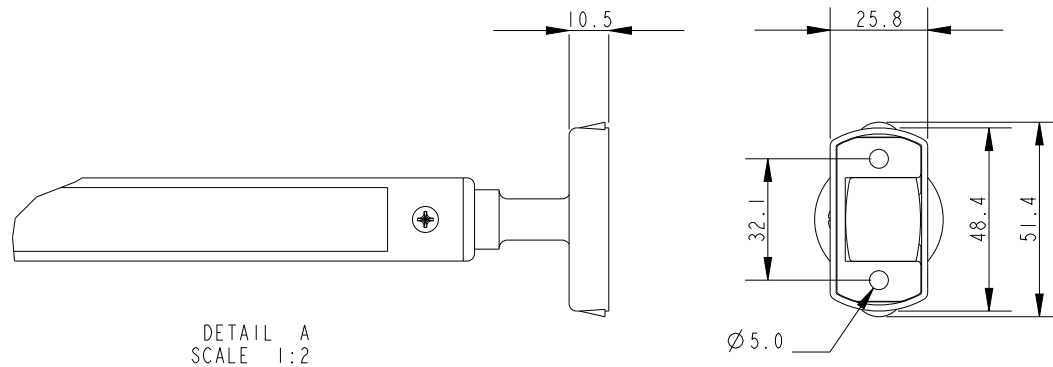

SCALE 3:20

DETAIL A
SCALE 1:2

Specification

Part Number	X = Length mm	X = Length ft	Tube Diameter mm
A5812	1200	3'9"	23
A5814	1400	4'5"	23
A5819	1900	6'2"	23
A5821	2100	6'8"	23
A5825	2500	8'2"	23

DIMENSIONS FOR REFERENCE ONLY
 allenbrothers.co.uk
 +44(0)1621 772477

Title	Description
A58__-REF	Blue Carbon Tiller Extension Universal Joint