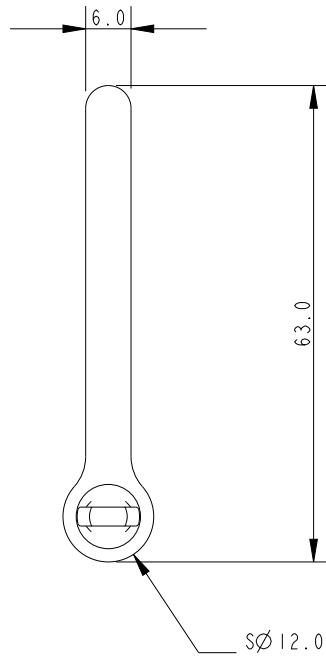

SCALE 1:1

**DIMENSIONS FOR REFERENCE ONLY**  
**allenbrothers.co.uk**  
**+44(0)1621 772477**

Specification			
L mm	A mm	D mm	Breaking Load kg
48	12	6	1500

Title	Description
<b>A-623106-REF</b>	Long D Shackle With Forged Pin