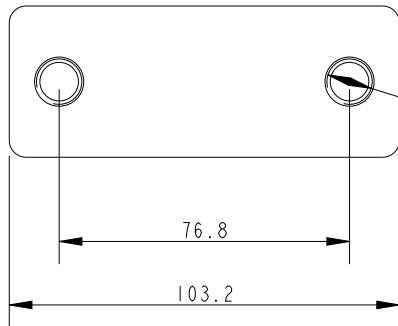

SCALE 1:2

M12x1.75 18.0MM Depth

SCALE 1:2

Specification			
Inside Dia mm	Fixing Hole Size mm	Fixing Hole Centres mm	Weight g
72 x 36	12	76.8	307

DIMENSIONS FOR REFERENCE ONLY
allenbrothers.co.uk
+44(0)1621 772477

Title	Description
A5052-12-REF	Keelboat Fairlead