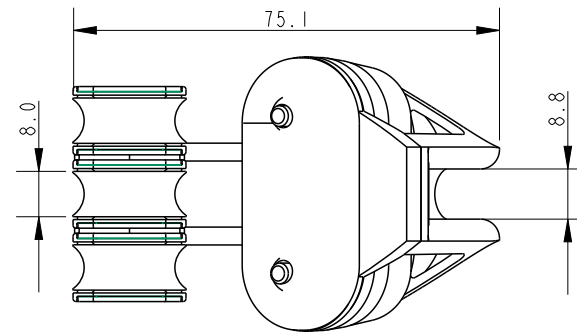

SCALE 3:4

SCALE 5:4

**DIMENSIONS FOR REFERENCE ONLY**  
**allenbrothers.co.uk**  
**+44(0)1621 772477**

**Specification**

Length mm	Line Diameter mm	Shackle Pin mm	Breaking Load kg	MWL kg	Weight g	Bearing Detail
75.1	6	-	650	320	82	Stainless Steel

Title	Description
<b>A2027NB-REF</b>	<b>Triple With Extended Cleat</b>