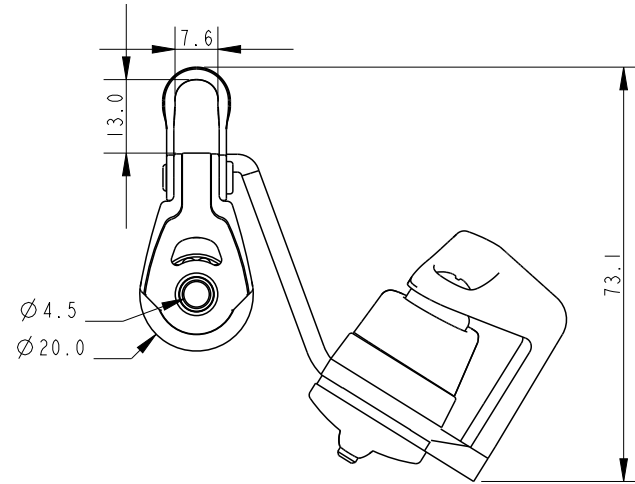

SCALE 3:4

SCALE 5:4

**DIMENSIONS FOR REFERENCE ONLY**  
**allenbrothers.co.uk**  
**+44(0)1621 772477**

**Specification**

Length mm	Line Diameter mm	Shackle Pin mm	Breaking Load kg	MWL kg	Weight g	Bearing Detail
75.1	6	-	650	320	82	Stainless Steel

Title	Description
<b>A2027NB-REF</b>	<b>Triple With Extended Cleat</b>