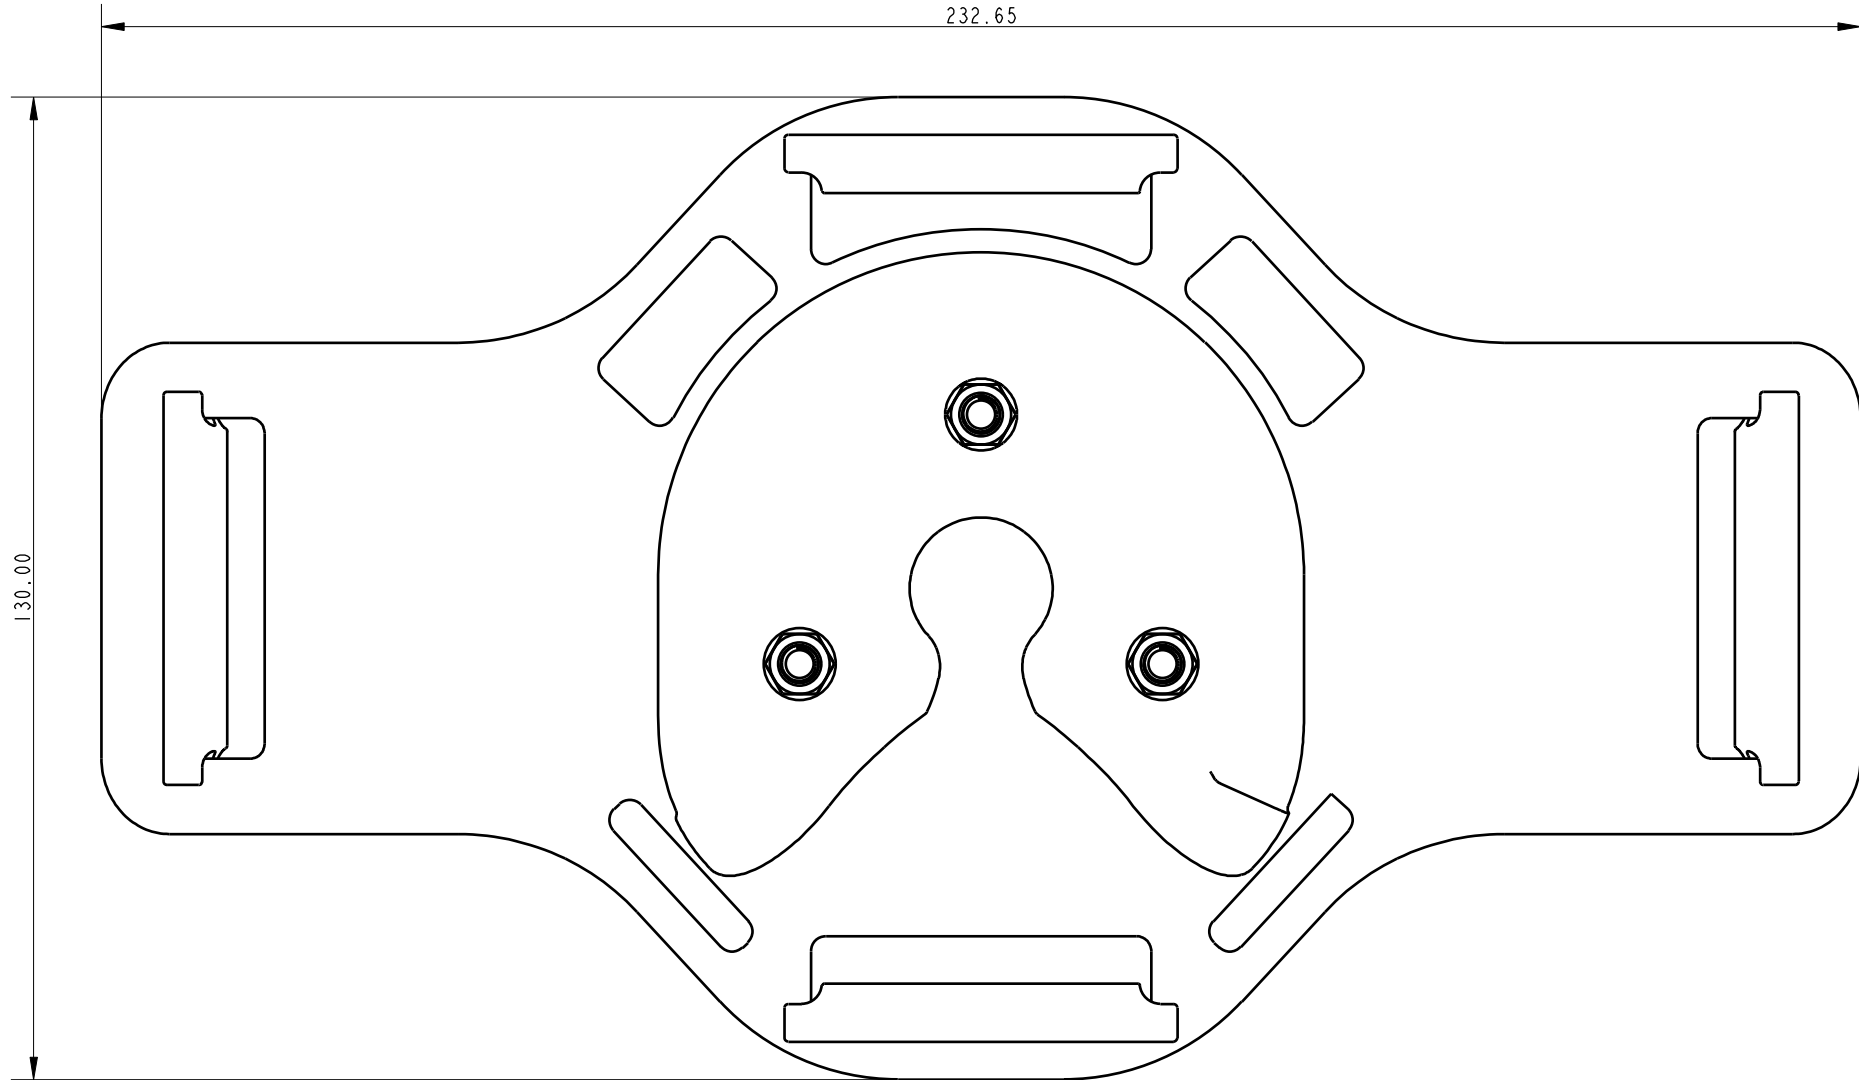

Sheet

2 of 2

All information is copyright of allen<sup>®</sup>

A4043W

SCALE 1:1

Title	Description	Part Type	Date	Drawn By
A4043W	Spreader buckle	-	09-Feb-15	T Clayton