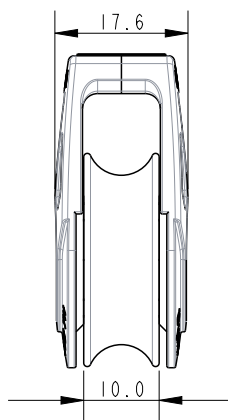

SCALE 1:1

SCALE 3:2

**DIMENSIONS FOR REFERENCE ONLY**  
 allenbrothers.co.uk  
 +44(0)1621 772477

**Specification**

Length mm	Line Diameter mm	Shackle Pin mm	Breaking Load kg	MWL kg	Weight g	Bearing Detail
42	8	-	750	140	24	Stainless Steel