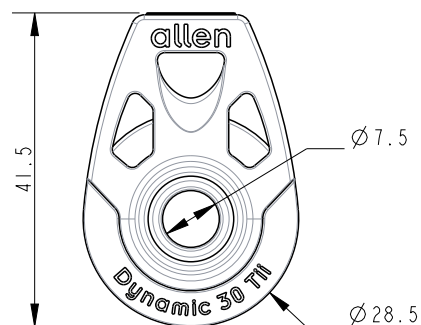

SCALE 1:1

SCALE 3:2

**DIMENSIONS FOR REFERENCE ONLY**  
 allenbrothers.co.uk  
 +44(0)1621 772477

**Specification**

Length mm	Line Diameter mm	Shackle Pin mm	Breaking Load kg	MWL kg	Weight g	Bearing Detail
42	8	-	750	140	24	Stainless Steel

Title	Description
<b>A2030TII-REF</b>	<b>Single Tii-On</b>