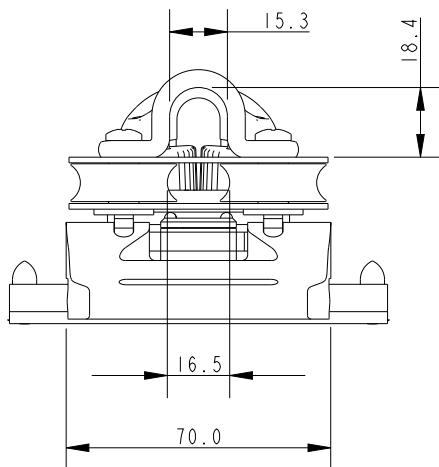

SCALE 1:2

SCALE 3:4

**DIMENSIONS FOR REFERENCE ONLY**  
**allenbrothers.co.uk**  
**+44(0)1621 772477**

**Specification**

To Suit Track	Max Line Dia. mm	Height mm	Length mm	Width mm	Weight g	Accessories	MWL kg	BL kg
A.819	6	65	70	50	115	A.677-497	230	1400

Title	Description
<b>A4589CAT677-REF</b>	Maxi Profile Traveller Car For Catamaran