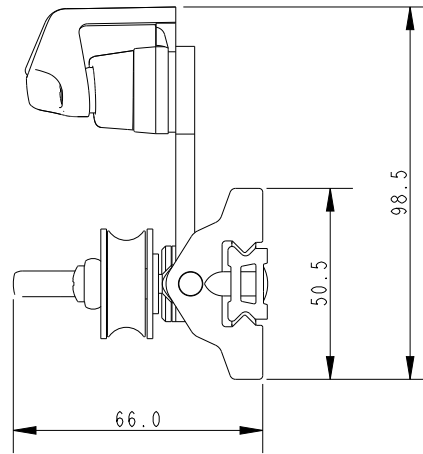

SCALE 1:2

SCALE 3:4

**DIMENSIONS FOR REFERENCE ONLY**  
**allenbrothers.co.uk**  
**+44(0)1621 772477**

**Specification**

To Suit Track	Max Line Dia. mm	Height mm	Length mm	Width mm	Weight g	Accessories	MWL kg	BL kg
A.819	6	65	70	50	115	A.677-497	230	1400

Title	Description
<b>A4589CAT677-REF</b>	Maxi Profile Traveller Car For Catamaran