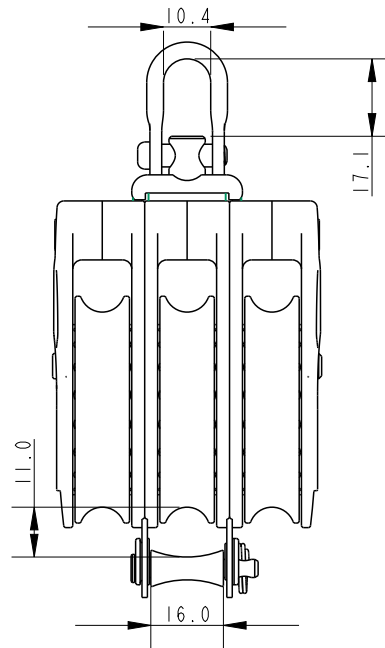

SCALE 3:5

SCALE 3:4

DIMENSIONS FOR REFERENCE ONLY
allenbrothers.co.uk
+44(0)1621 772477

Specification

Length mm	Line Diameter mm	Shackle Pin mm	Breaking Load kg	MWL kg	Weight g	Bearing Detail
122.4	10	4	950	470	223	Stainless Steel

Title	Description
A2055-REF	Triple with Becket