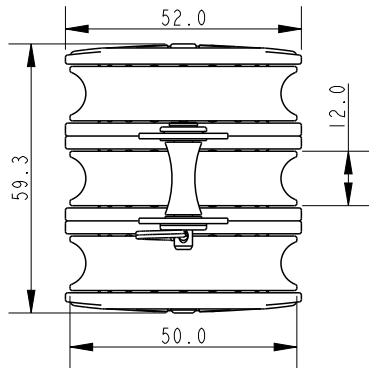

SCALE 3:5

SCALE 3:4

DIMENSIONS FOR REFERENCE ONLY
allenbrothers.co.uk
+44(0)1621 772477

Specification

Length mm	Line Diameter mm	Shackle Pin mm	Breaking Load kg	MWL kg	Weight g	Bearing Detail
122.4	10	4	950	470	223	Stainless Steel

Title	Description
A2055-REF	Triple with Becket