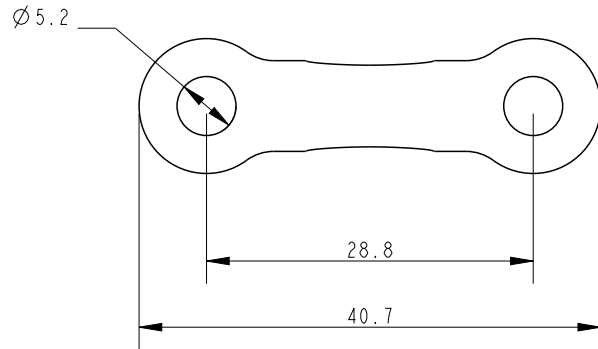

SCALE 3:2

SCALE 2:1

Specification			
Height mm	Fixing Hole Size mm	Fixing Hole Centres mm	Weight g
11	5	28	4

**DIMENSIONS FOR REFERENCE ONLY**  
 allenbrothers.co.uk  
 +44(0)1621 772477

Title	Description
<b>A4377-REF</b>	Wide Pressed Stainless Steel Lacing Eye - Small