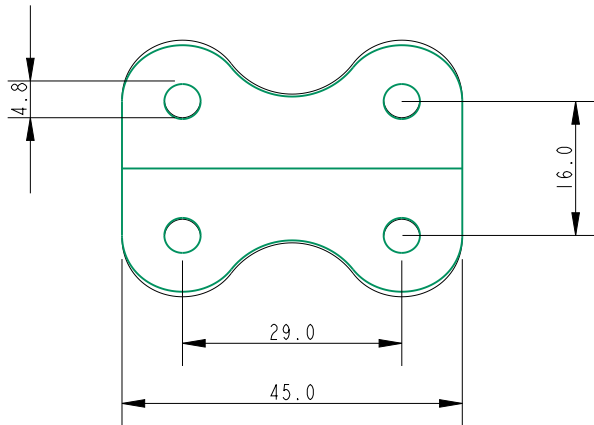

SCALE 3:2

Specification			
Inside Hole mm	Fixing Hole Size mm	Fixing Hole Centres mm	Weight g
13 x 6	4.8	29 x 16	24

DIMENSIONS FOR REFERENCE ONLY
 allenbrothers.co.uk
 +44(0)1621 772477

Title	Description
A4003MS-REF	Stainless Steel Radiused Anchor Plate, Wide Hole