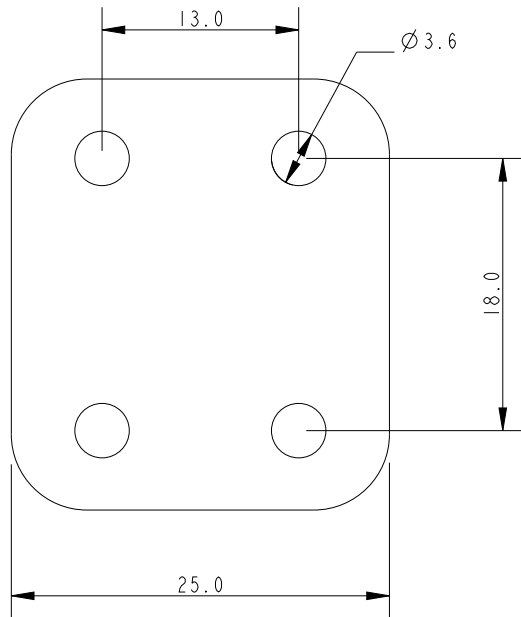

SCALE 2:1

SCALE 2:1

Specification			
Inside Hole mm	Fixing Hole Size mm	Fixing Hole Centres mm	Weight g
7.8	3	18 x 13	4

DIMENSIONS FOR REFERENCE ONLY
 allenbrothers.co.uk
 +44(0)1621 772477

Title	Description
A-253-REF	Nylon Anchor Plate