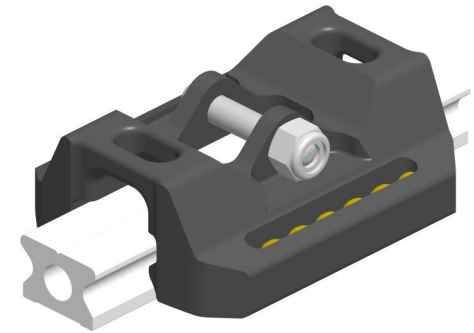

SCALE 1:1

Specification								
To Suit Track	Diameter Of Eye mm	Height mm	Length mm	Width mm	Weight g	Accessories	MWL kg	BL kg
A.816	5	18	49	40	57	-	120	800

Title	Description
A4289-REF	Mini Profile Travellers Car For Universal Fittings