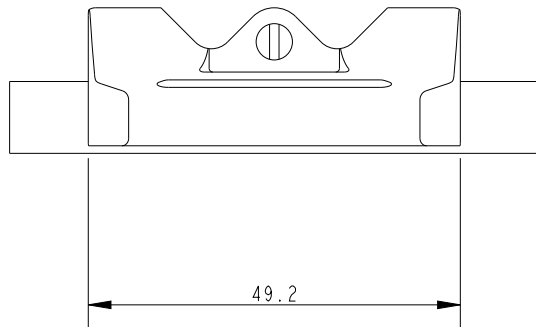

SCALE 1:1

Specification								
To Suit Track	Diameter Of Eye mm	Height mm	Length mm	Width mm	Weight g	Accessories	MWL kg	BL kg
A.816	5	18	49	40	57	-	120	800

Title	Description
A4289-REF	Mini Profile Travellers Car For Universal Fittings

DIMENSIONS FOR REFERENCE ONLY
allenbrothers.co.uk
+44(0)1621 772477