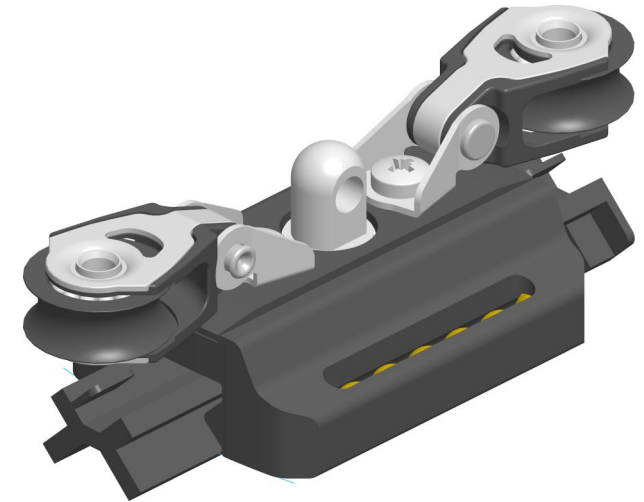

SCALE 1:1

SCALE 1:1

DIMENSIONS FOR REFERENCE ONLY
 allenbrothers.co.uk
 +44(0)1621 772477

Specification

To Suit Track	Max Line Dia. mm	Diameter Of Eye mm	Height mm	Length mm	Width mm	Weight g	MWL kg	BL kg
A.826	6	5	32	105	46	94	180	1200

Title	Description
A4489M-REF	Low Profile Traveller Car With Blocks