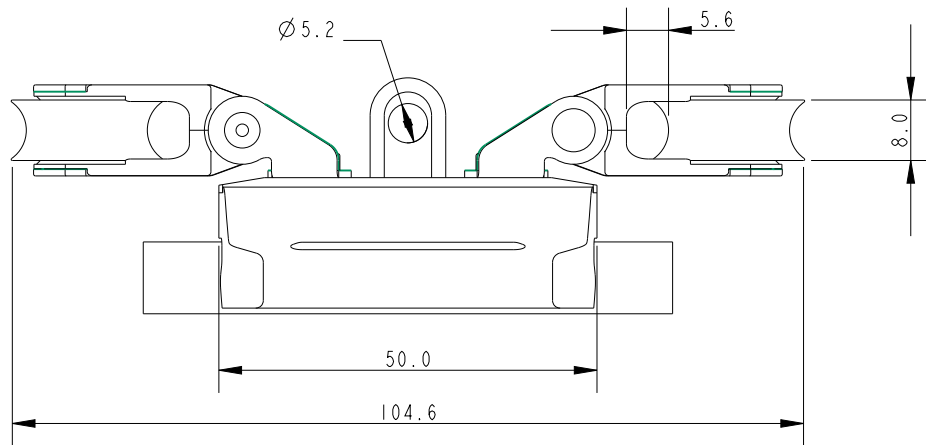

SCALE 1:1

SCALE 1:1

DIMENSIONS FOR REFERENCE ONLY
 allenbrothers.co.uk
 +44(0)1621 772477

Specification								
To Suit Track	Diameter Of Eye mm	Height mm	Length mm	Width mm	Weight g	Accessories	MWL kg	BL kg
A.816	6	30	106	40	80	A2026	120	800

Title	Description
A4389M-REF	Mini Profile Traveller Car With Blocks