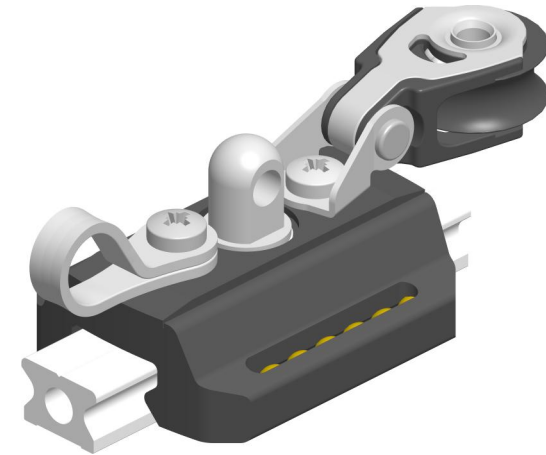

SCALE 1:1

DIMENSIONS FOR REFERENCE ONLY
allenbrothers.co.uk
+44(0)1621 772477

Specification

To Suit Track	Diameter Of Eye mm	Height mm	Length mm	Width mm	Weight g	Accessories	MWL kg	BL kg
A.816	6	31	90	40	70	A2026/A4035	120	800

Title	Description
A4389J-REF	Mini Traveller Car with Block And P Clip