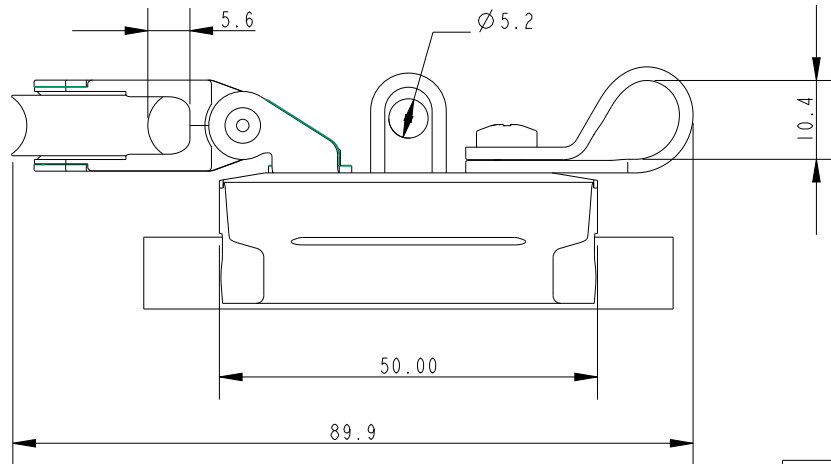

SCALE 1:1

DIMENSIONS FOR REFERENCE ONLY
allenbrothers.co.uk
+44(0)1621 772477

Specification

To Suit Track	Diameter Of Eye mm	Height mm	Length mm	Width mm	Weight g	Accessories	MWL kg	BL kg
A.816	6	31	90	40	70	A2026/A4035	120	800

Title	Description
A4389J-REF	Mini Traveller Car with Block And P Clip