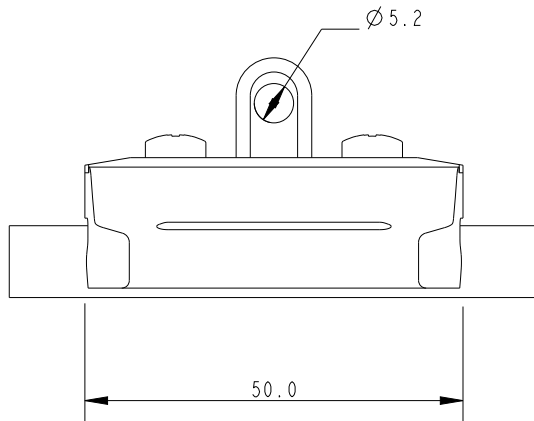

SCALE 1:1

DIMENSIONS FOR REFERENCE ONLY
allenbrothers.co.uk
+44(0)1621 772477

Specification								
To Suit Track	Diameter Of Eye mm	Height mm	Length mm	Width mm	Weight g	Accessories	MWL kg	BL kg
A.816	-	30	50	40	50	-	120	800

Title	Description
A4389-REF	Mini Profile Traveller Car