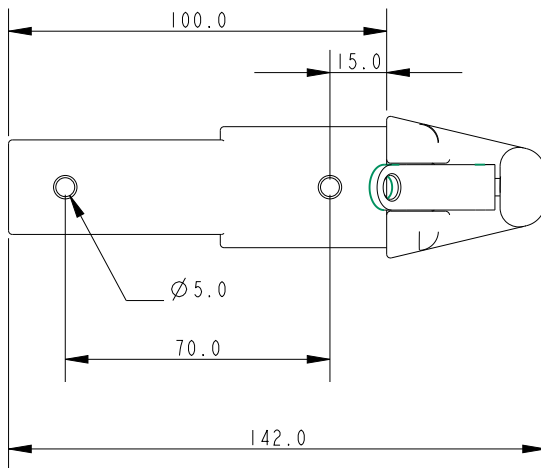

SCALE 1:2

**DIMENSIONS FOR REFERENCE ONLY**  
[allenbrothers.co.uk](http://allenbrothers.co.uk)  
 +44(0)1621 772477

**Specification**

Fixing Hole Diameter mm	Fixing Hole Centres mm	To Suit Spa Diameter mm	Length mm	Eye Diameter mm	Maximum Rope Size mm	Weight g
5	70	34	142	13	10	150

Title	Description
<b>A4331-REF</b>	Piston Triggered Spinnaker Pole End