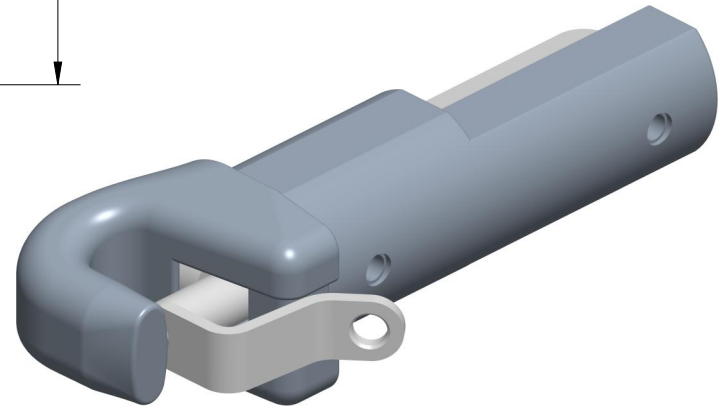

SCALE 1:2

**DIMENSIONS FOR REFERENCE ONLY**  
[allenbrothers.co.uk](http://allenbrothers.co.uk)  
 +44(0)1621 772477

**Specification**

Fixing Hole Diameter mm	Fixing Hole Centres mm	To Suit Spa Diameter mm	Length mm	Eye Diameter mm	Maximum Rope Size mm	Weight g
5	70	34	142	13	10	150

Title	Description
<b>A4331-REF</b>	Piston Triggered Spinnaker Pole End