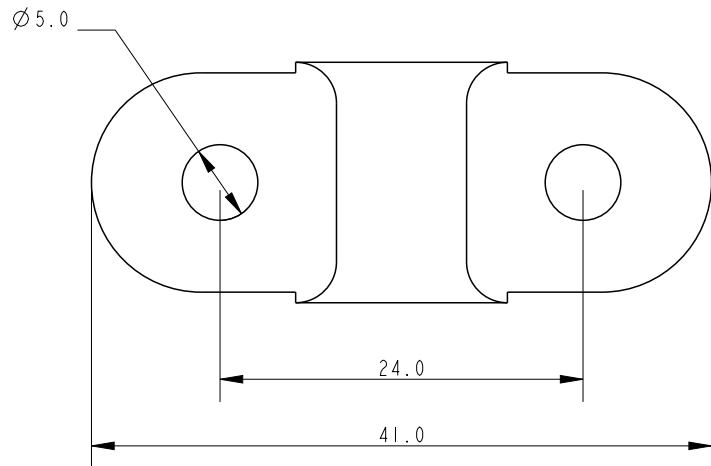

SCALE 2:1

SCALE 2:1

DIMENSIONS FOR REFERENCE ONLY
allenbrothers.co.uk
+44(0)1621 772477

Specification			
Inside Dia mm	Fixing Hole Size mm	Fixing Hole Centres mm	Weight g
6	4	23	8

Title	Description
A4282-REF	Open Base Fairlead With Stainless Steel Inner