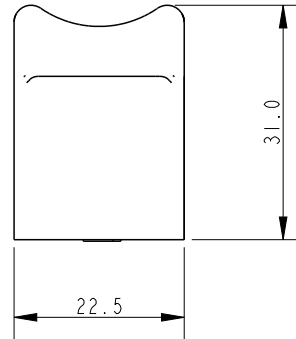

SCALE 1:1

Specification			
Inside Hole mm	Fixing Hole Size mm	Fixing Hole Centres mm	Weight g
21	5	34	32

DIMENSIONS FOR REFERENCE ONLY
allenbrothers.co.uk
+44(0)1621 772477

Title	Description
A4252-REF	Bullseye Fairleads With Stainless Steel Inner