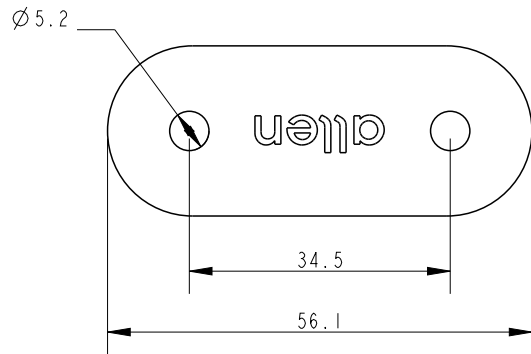

SCALE 1:1

Specification			
Inside Hole mm	Fixing Hole Size mm	Fixing Hole Centres mm	Weight g
21	5	34	32

DIMENSIONS FOR REFERENCE ONLY
allenbrothers.co.uk
+44(0)1621 772477

Title	Description
A4252-REF	Bullseye Fairleads With Stainless Steel Inner