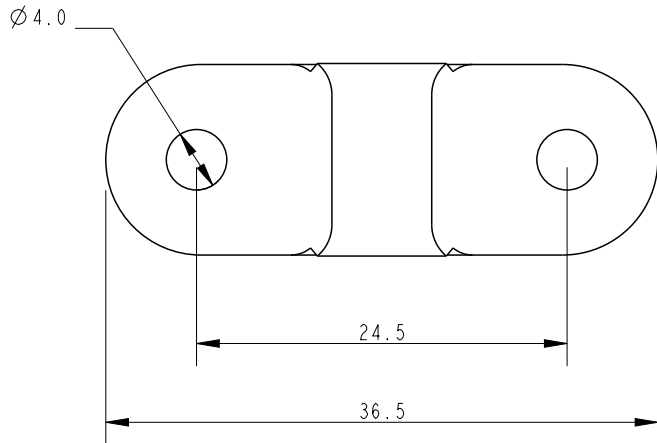

SCALE 2:1

SCALE 2:1

DIMENSIONS FOR REFERENCE ONLY
 allenbrothers.co.uk
 +44(0)1621 772477

Specification			
Inside Dia mm	Fixing Hole Size mm	Fixing Hole Centres mm	Weight g
5	4	23	5

Title	Description
A4182-REF	Open Base Fairlead With Stainless Steel Inner