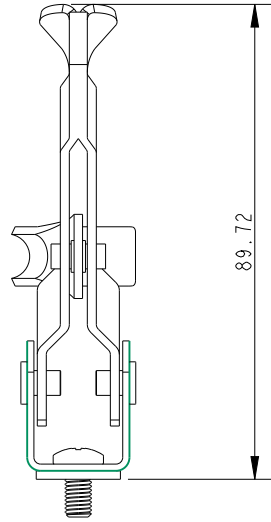

SCALE 7:10

SCALE 3:4

DIMENSIONS FOR REFERENCE ONLY
 allenbrothers.co.uk
 +44(0)1621 772477

Specification

Throw mm	Backing Plate Thickness mm	Backing Plate Width mm	Backing Plate Length mm	Number of Adjustments	Weight g
70	1.5	16	50	1	100

Title	Description
A4160-REF	Highfield Lever