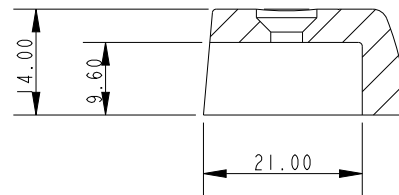

SCALE 1:1

SECTION A-A

Material - Black Nylon
 Fixings - M4

DIMENSIONS FOR REFERENCE ONLY
 allenbrothers.co.uk
 +44(0)1621 772477

Title	Description
A9214-PS-REF	End Stop