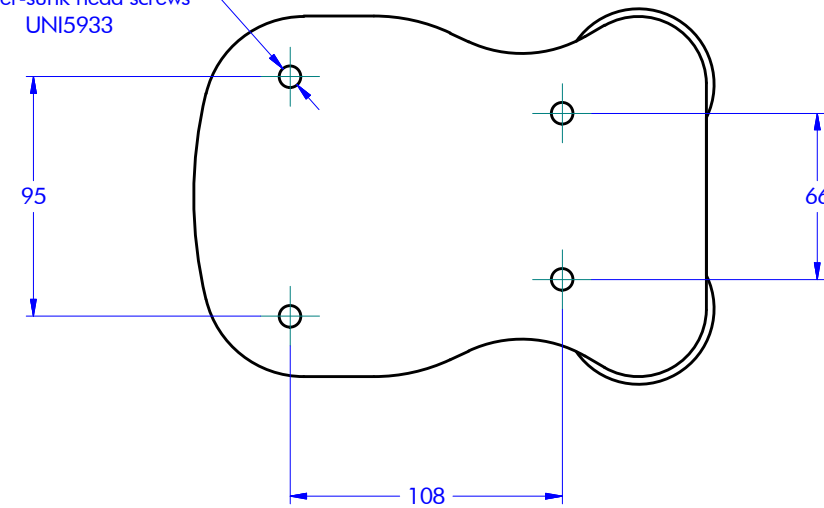

A-A (1:3)

Ø8 hexagonal socket counter-sunk head screws UNI5933

	Wenches	Line Driver	LD700	SWL	15 kg
	1 CATEGORY	2 FAMILY		MODEL CODE	DATE
	Powered Line Driver				05/05/2016
3 ARTICLE		www.antal.it - antal@antal.it		SCALE	