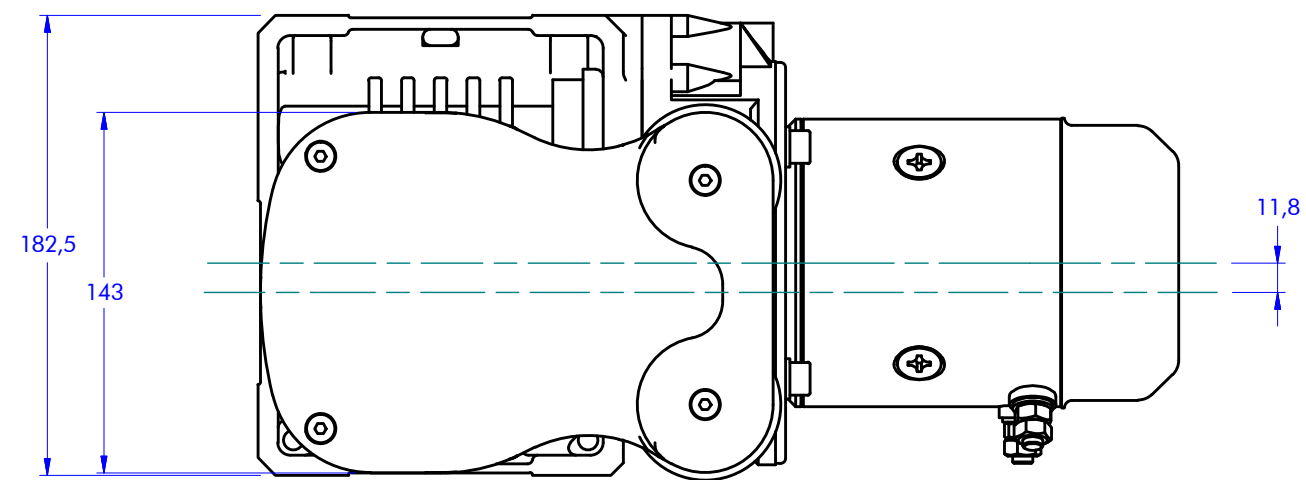

A-A (1:3)

Ø8 hexagonal socket counter-sunk head screws UNI5933

	Wenches	Line Driver	LD700	SWL	15 kg
	1 CATEGORY	2 FAMILY		MODEL CODE	DATE
	Powered Line Driver				05/05/2016
3 ARTICLE		www.antal.it - antal@antal.it		SCALE	