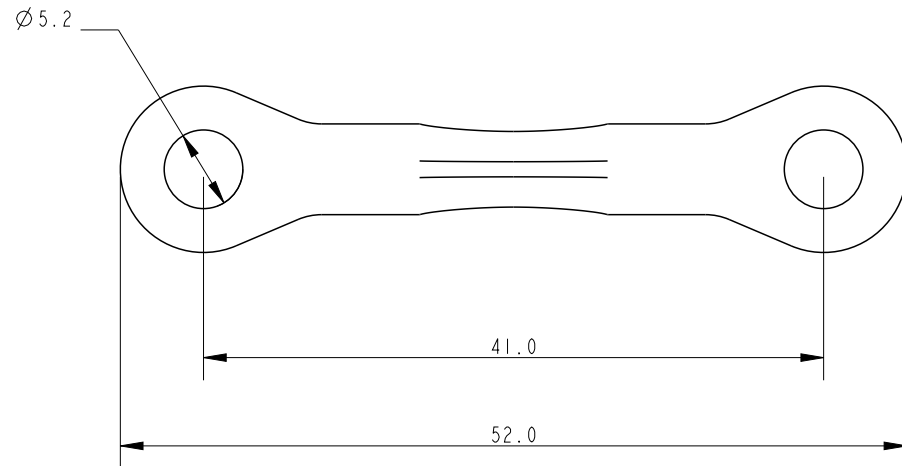

SCALE 2:1

SCALE 2:1

Specification			
Height mm	Fixing Hole Size mm	Fixing Hole Centres mm	Weight g
16	5	41	5

DIMENSIONS FOR REFERENCE ONLY
 allenbrothers.co.uk
 +44(0)1621 772477

Title	Description
A4088-REF	Pressed Stainless Steel Lacing Eye - Large