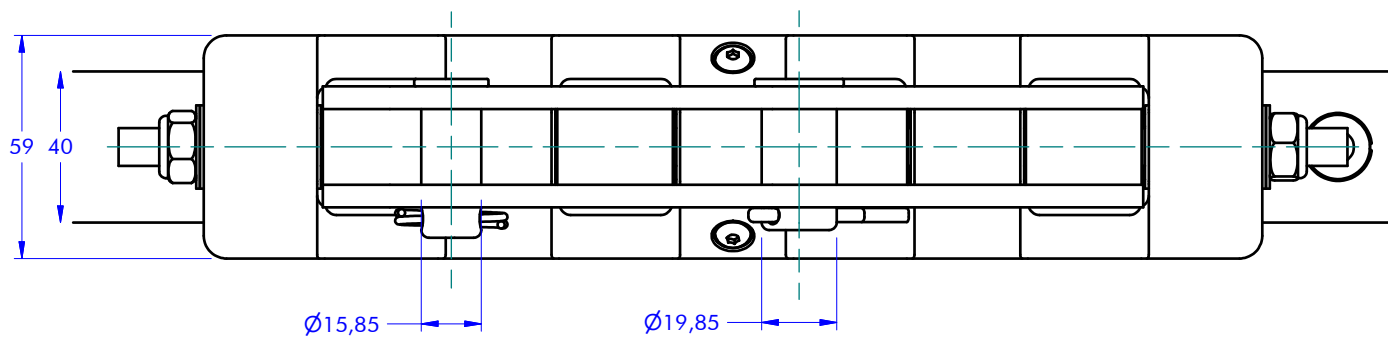

6 20 6

<b>antal</b>	"T" track sliders	Outhaul sliders	<b>672.005</b>	SWL	WEIGHT
	CATEGORY	FAMILY		MODEL CODE	29/06/2020
	Outhaul slider			DATE	SCALE
<b>www.antal.it - antal@antal.it</b>					