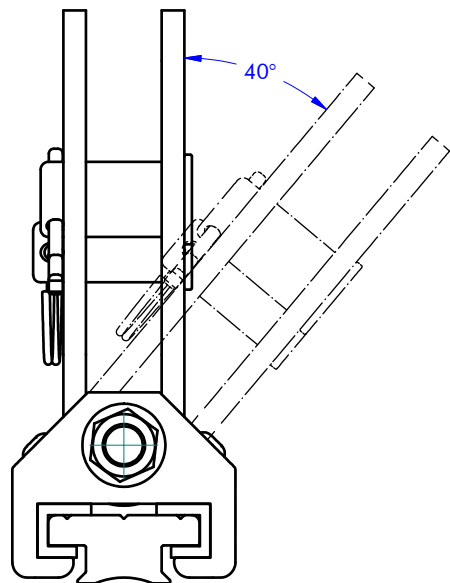

6 20 6

<b>antal</b>	"T" track sliders	Outhaul sliders	<b>672.005</b>	SWL	WEIGHT
	CATEGORY	FAMILY		MODEL CODE	29/06/2020
	Outhaul slider			DATE	SCALE
<b>www.antal.it - antal@antal.it</b>					