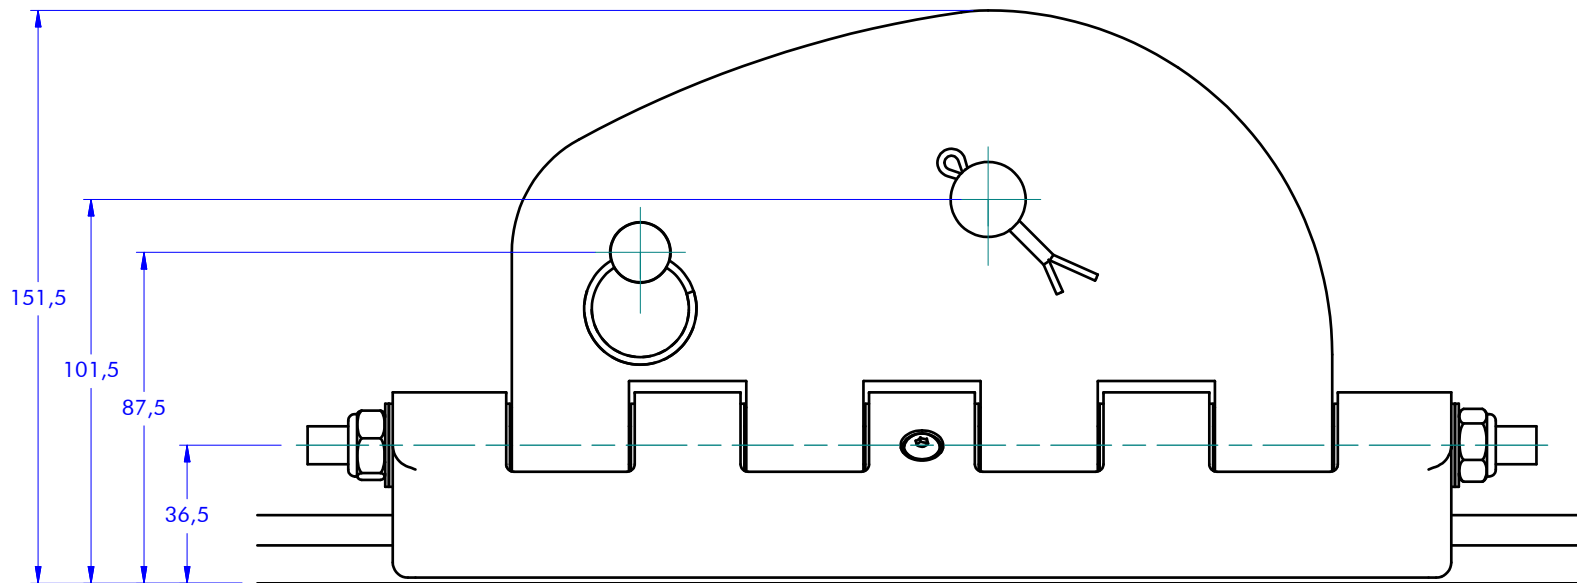

6 20 6

<b>antal</b>	"T" track sliders	Outhaul sliders	<b>672.005</b>	SWL	WEIGHT
	CATEGORY	FAMILY		MODEL CODE	29/06/2020
	Outhaul slider			DATE	SCALE
<b>www.antal.it - antal@antal.it</b>					