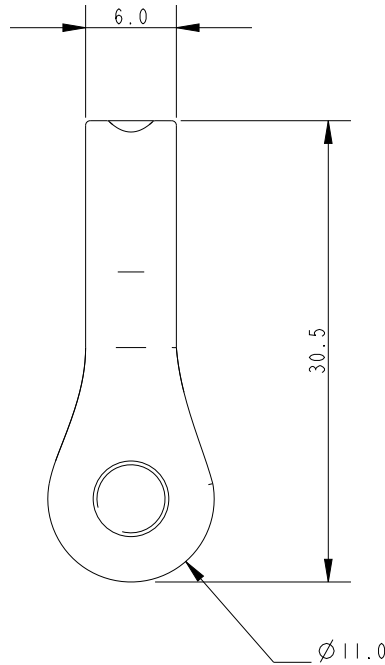

SCALE 2:1

**DIMENSIONS FOR REFERENCE ONLY**  
 allenbrothers.co.uk  
 +44(0)1621 772477

**Specification**

L mm	A mm	D mm	W mm	Breaking Load kg	Max. Working Load kg	Weight g
20	13	5	14	800	300	10

Title	Description
<b>A4048-REF</b>	<b>Pressed Shackle</b>